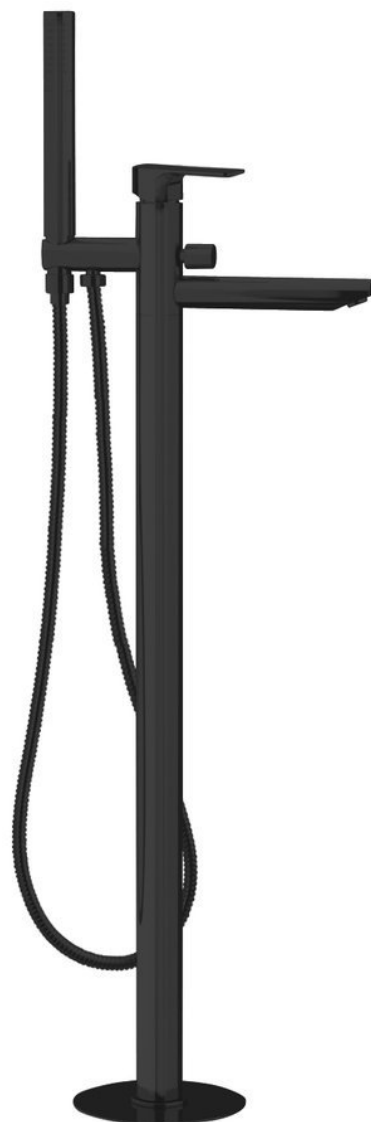

Order code: PY21/15

Basic information

Brand: Sapho

Series: SPY

Size

Width: 50 mm

Height: 920 mm

Depth: 195 mm

Properties

Colour: Black matt

Material: Brass

Shape: Circular

Installation: Floorstanding

Type of control: Lever

Type of diverter: Pressure with locking

Cartridge diameter: 35 mm

Spout Height: 790 mm

Weight / Piece: 11.51 kg

Packaging: 1 Piece

Warranty: 6 years

Spare parts

Replacement Cartridge (Order code: 521601)

Technical sheet