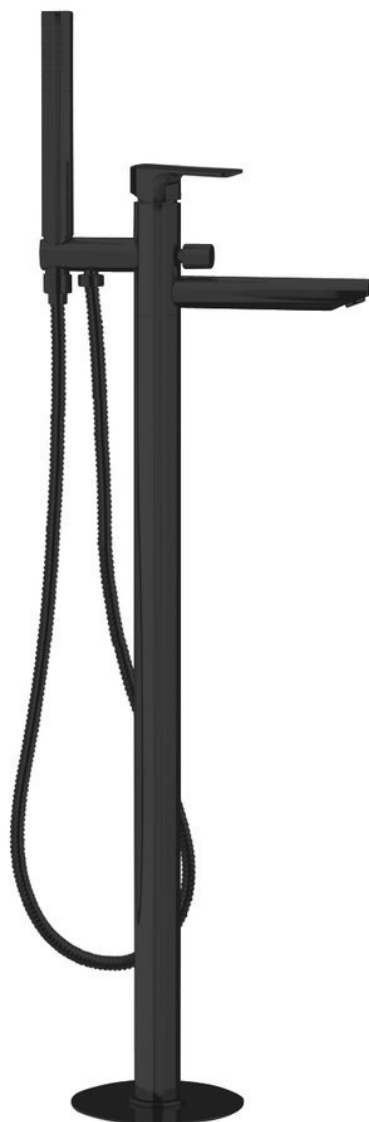

Order code: PY21/15

Basic information

Brand: Sapho

Series: SPY

Size

Width: 50 mm

Height: 920 mm

Depth: 195 mm

Properties

Colour: Black matt

Material: Brass

Shape: Circular

Installation: Floorstanding

Type of control: Lever

Type of diverter: Pressure with locking

Cartridge diameter: 35 mm

Spout Height: 790 mm

Weight / Piece: 11.51 kg

Packaging: 1 Piece

Warranty: 6 years

Spare parts

Replacement Cartridge (Order code: 521601)

Technical sheet