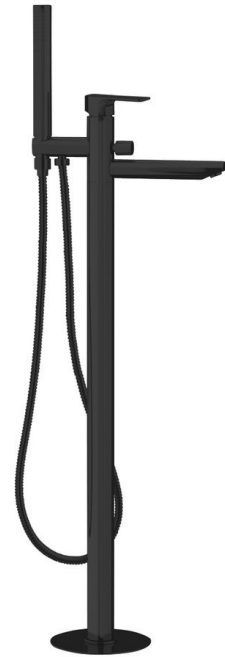

SPY bath mixer into floor, black matt

Order code: PY21/15

Size

Width: 50 mm
 Height: 920 mm
 Depth: 195 mm

Properties

Colour: Black matt
 Material: Brass
 Warranty: 6 years

Technical sheet