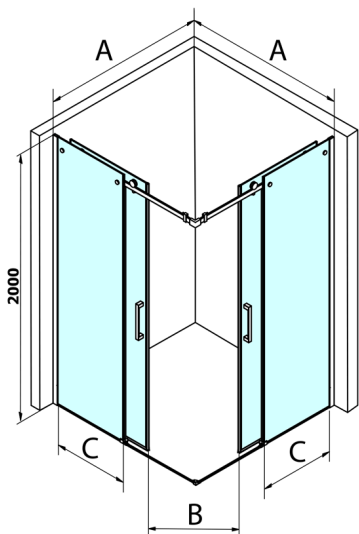

DRAGON Square screen 1200x1200mm, corner

Order code: GD4212GD4212

Size

Width: 1200 mm
 Height: 2000 mm
 Depth: 1200 mm

Properties

Warranty: 2 years

Technical sheet

MODEL	A	B	C
GD4280	780-880	385	360
GD4290	880-900	450	410
GD4210	980-1000	530	460
GD4211	1080-1100	600	510
GD4212	1180-1200	670	560