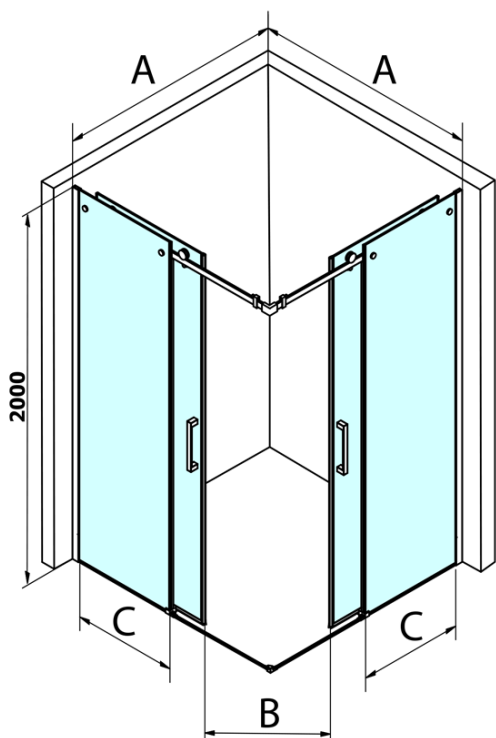

Order code: GD4210GD4210

Basic information

Brand: Gelco
Series: DRAGON

Size

Width: 1000 mm
Height: 2000 mm
Depth: 1000 mm

Properties

Profile colour: Chrome - polished aluminum
Shape: Square with corner entry
Type of opening: Sliding door
Opening width: 530 mm
Glass colour: TRANSPARENT glass
Glass finish: Coated glass
Glass thickness: 8 mm
Properties: Frameless design
Weight / Piece: 92.0 kg
Packaging: 2 Piece
Warranty: 2 years

Spare parts

Set of 45° magnetic seals for glass 8/8mm, 2000mm (Order code: NDTL04)

Bottom seal for door, glass 8mm, 1000mm (Order code: NDGD02)

DRAGON handle (Order code: NDGD-MADLO)

ALTIS/ROLLS/DRAGON set of screw covers (Order code: NDAL03)

Set of vertical seals for 8/8mm glass, 2000mm (Order code: NDGD01)

Technical sheet

MODEL	A	B	C
GD4280	780-880	385	360
GD4290	880-900	450	410
GD4210	980-1000	530	460
GD4211	1080-1100	600	510
GD4212	1180-1200	670	560