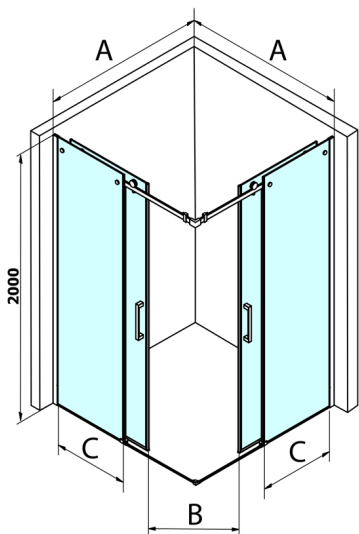

DRAGON Square screen 1000x1000mm, corner

Order code: GD4210GD4210

Size

Width: 1000 mm
 Height: 2000 mm
 Depth: 1000 mm

Properties

Warranty: 2 years

Technical sheet

MODEL	A	B	C
GD4280	780-880	385	360
GD4290	880-900	450	410
GD4210	980-1000	530	460
GD4211	1080-1100	600	510
GD4212	1180-1200	670	560