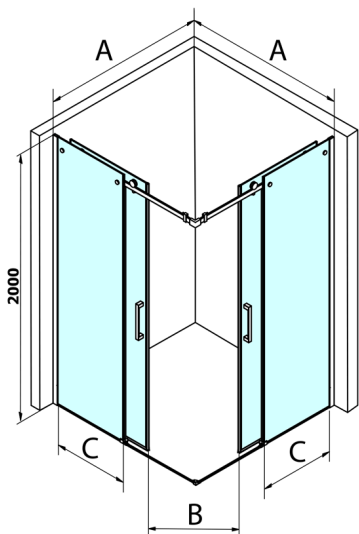

DRAGON Square screen 900x900mm, corner

Order code: GD4290GD4290

Size

Width: 900 mm
 Height: 2000 mm
 Depth: 900 mm

Properties

Warranty: 2 years

Technical sheet

MODEL	A	B	C
GD4280	780-880	385	360
GD4290	880-900	450	410
GD4210	980-1000	530	460
GD4211	1080-1100	600	510
GD4212	1180-1200	670	560