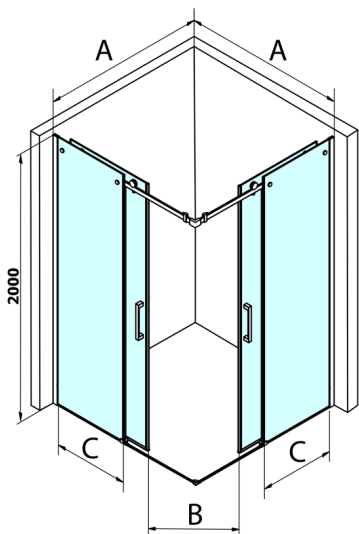

DRAGON Square screen 800x800mm, corner

Order code: GD4280GD4280

Size

Width: 800 mm
 Height: 2000 mm
 Depth: 800 mm

Properties

Warranty: 2 years

Technical sheet

MODEL	A	B	C
GD4280	780-880	385	360
GD4290	880-900	450	410
GD4210	980-1000	530	460
GD4211	1080-1100	600	510
GD4212	1180-1200	670	560