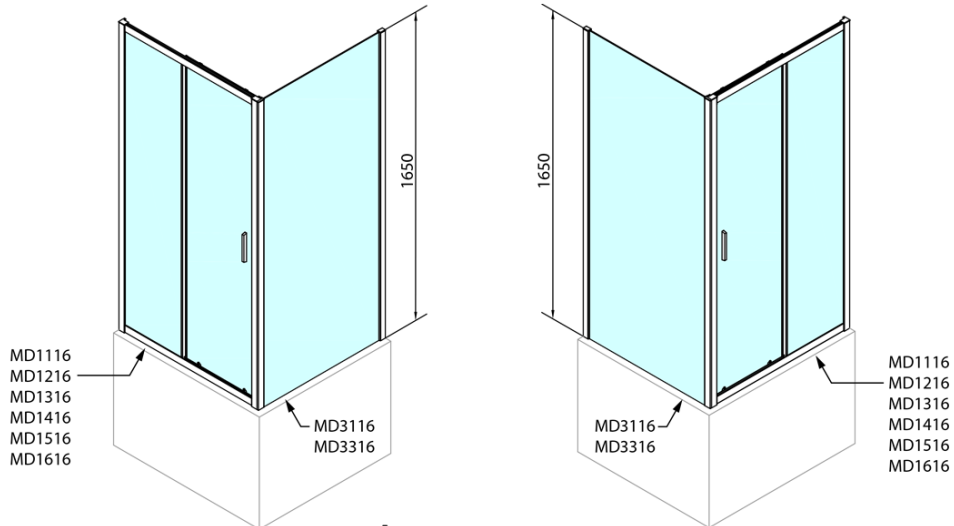

DEEP Rectangular screen 1400x750mm L/R variant, transparent

Order code: MD1416MD3116

Basic information

Brand: Polysan
Series: DEEP

Size

Width: 1400 mm
Height: 1650 mm
Depth: 750 mm

Properties

Profile colour: Chrome - polished aluminum
Shape: Rectangular shower enclosures
Type of opening: Sliding door
Opening direction: Versatile
Opening width: 580 mm
Glass colour: TRANSPARENT glass
Glass thickness: 6 mm
Weight / Piece: 51.93 kg
Packaging: 2 Piece
Warranty: 2 years

We recommend buy

1 Piece DEEP shower tray, rectangle, 140x75x26cm, white (Order code: 72947)

1 Piece Click-Clack Bath Overflow Waste (L) 900mm, 6/4", ABS/chrome (Order code: 164.390.1)

DEEP Rectangular screen 1400x750mm L/R
variant, transparent

Technical sheet

MODEL	A	B	C
MD1116	1090-1130	~480	~430
MD1216	1190-1230	~530	~480
MD1316	1290-1330	~580	~530
MD1416	1390-1430	~630	~580
MD1516	1490-1530	~680	~630
MD1616	1590-1630	~730	~680

MODEL	D
MD3116	730-750
MD3316	880-900