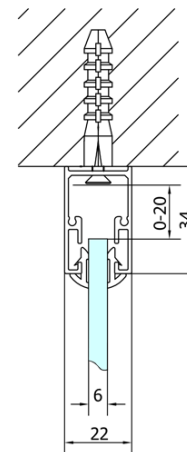

DEEP Rectangular screen 1400x750mm L/R variant, transparent

Order code: MD1416MD3116

Basic information

Brand: Polysan
Series: DEEP

Size

Width: 1400 mm
Height: 1650 mm
Depth: 750 mm

Properties

Profile colour: Chrome - polished aluminum
Shape: Rectangular shower enclosures
Type of opening: Sliding door
Opening direction: Versatile
Opening width: 580 mm
Glass colour: TRANSPARENT glass
Glass thickness: 6 mm
Weight / Piece: 51.93 kg
Packaging: 2 Piece
Warranty: 2 years

We recommend buy

1 Piece DEEP shower tray, rectangle, 140x75x26cm, white (Order code: 72947)

1 Piece Click-Clack Bath Overflow Waste (L) 900mm, 6/4", ABS/chrome (Order code: 164.390.1)

DEEP Rectangular screen 1400x750mm L/R
variant, transparent

Technical sheet

MODEL	A	B	C
MD1116	1090-1130	~480	~430
MD1216	1190-1230	~530	~480
MD1316	1290-1330	~580	~530
MD1416	1390-1430	~630	~580
MD1516	1490-1530	~680	~630
MD1616	1590-1630	~730	~680

MODEL	D
MD3116	730-750
MD3316	880-900