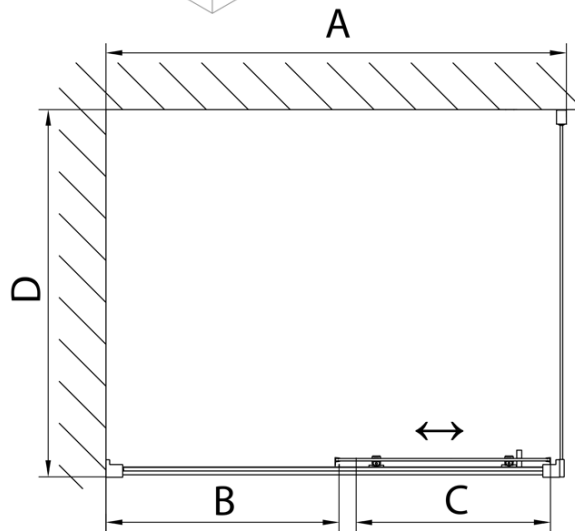

DEEP Rectangular screen 1400x750mm L/R variant, transparent

Order code: MD1416MD3116

Basic information

Brand: Polysan
Series: DEEP

Size

Width: 1400 mm
Height: 1650 mm
Depth: 750 mm

Properties

Profile colour: Chrome - polished aluminum
Shape: Rectangular shower enclosures
Type of opening: Sliding door
Opening direction: Versatile
Opening width: 580 mm
Glass colour: TRANSPARENT glass
Glass thickness: 6 mm
Weight / Piece: 51.93 kg
Packaging: 2 Piece
Warranty: 2 years

We recommend buy

1 Piece DEEP shower tray, rectangle, 140x75x26cm, white (Order code: 72947)

1 Piece Click-Clack Bath Overflow Waste (L) 900mm, 6/4", ABS/chrome (Order code: 164.390.1)

DEEP Rectangular screen 1400x750mm L/R
variant, transparent

Technical sheet

MODEL	A	B	C
MD1116	1090-1130	~480	~430
MD1216	1190-1230	~530	~480
MD1316	1290-1330	~580	~530
MD1416	1390-1430	~630	~580
MD1516	1490-1530	~680	~630
MD1616	1590-1630	~730	~680

MODEL	D
MD3116	730-750
MD3316	880-900