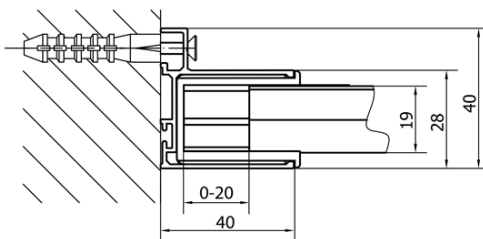

DEEP Rectangular screen 1400x750mm L/R variant, transparent

Order code: MD1416MD3116

Basic information

Brand: Polysan
Series: DEEP

Size

Width: 1400 mm
Height: 1650 mm
Depth: 750 mm

Properties

Profile colour: Chrome - polished aluminum
Shape: Rectangular shower enclosures
Type of opening: Sliding door
Opening direction: Versatile
Opening width: 580 mm
Glass colour: TRANSPARENT glass
Glass thickness: 6 mm
Weight / Piece: 51.93 kg
Packaging: 2 Piece
Warranty: 2 years

We recommend buy

1 Piece DEEP shower tray, rectangle, 140x75x26cm, white (Order code: 72947)

1 Piece Click-Clack Bath Overflow Waste (L) 900mm, 6/4", ABS/chrome (Order code: 164.390.1)

DEEP Rectangular screen 1400x750mm L/R
variant, transparent

Technical sheet

MODEL	A	B	C
MD1116	1090-1130	~480	~430
MD1216	1190-1230	~530	~480
MD1316	1290-1330	~580	~530
MD1416	1390-1430	~630	~580
MD1516	1490-1530	~680	~630
MD1616	1590-1630	~730	~680

MODEL	D
MD3116	730-750
MD3316	880-900