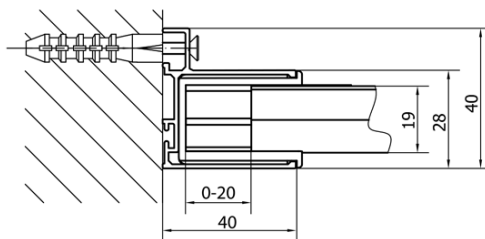

DEEP Rectangular screen 1100x750mm L/R variant, transparent

Order code: MD1116MD3116

Basic information

Brand: Polysan
Series: DEEP

Size

Width: 1100 mm
Height: 1650 mm
Depth: 750 mm

Properties

Profile colour: Chrome - polished aluminum
Shape: Rectangular shower enclosures
Type of opening: Sliding door
Opening direction: Versatile
Opening width: 430 mm
Glass colour: TRANSPARENT glass
Glass thickness: 6 mm
Weight / Piece: 46.0 kg
Packaging: 2 Piece
Warranty: 2 years

We recommend buy

1 Piece DEEP Shower Tray 110x75x26cm, White (Order code: 72883)

1 Piece Click-Clack Bath Overflow Waste (L) 900mm, 6/4", ABS/chrome (Order code: 164.390.1)

DEEP Rectangular screen 1100x750mm L/R
variant, transparent

Technical sheet

MODEL	A	B	C
MD1116	1090-1130	~480	~430
MD1216	1190-1230	~530	~480
MD1316	1290-1330	~580	~530
MD1416	1390-1430	~630	~580
MD1516	1490-1530	~680	~630
MD1616	1590-1630	~730	~680

MODEL	D
MD3116	730-750
MD3316	880-900