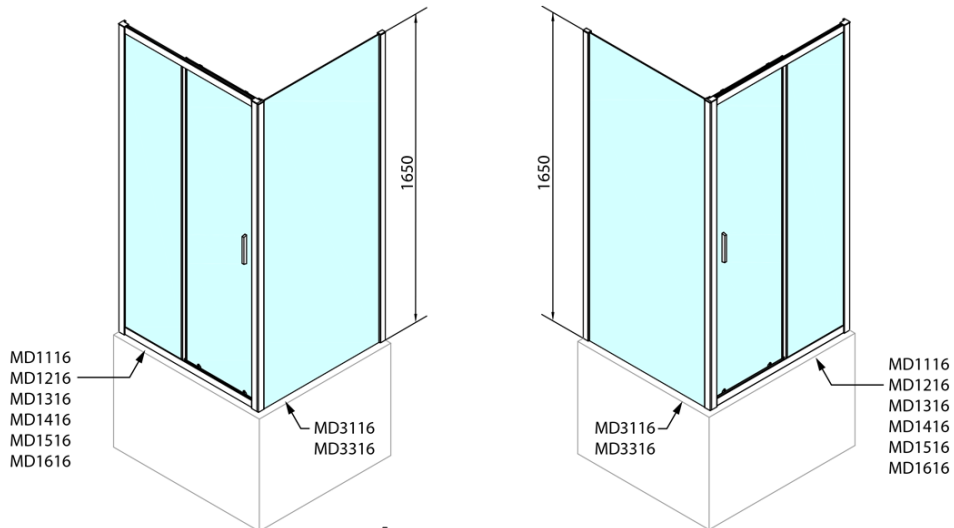

DEEP Rectangular screen 1100x750mm L/R variant, transparent

Order code: MD1116MD3116

Basic information

Brand: Polysan
Series: DEEP

Size

Width: 1100 mm
Height: 1650 mm
Depth: 750 mm

Properties

Profile colour: Chrome - polished aluminum
Shape: Rectangular shower enclosures
Type of opening: Sliding door
Opening direction: Versatile
Opening width: 430 mm
Glass colour: TRANSPARENT glass
Glass thickness: 6 mm
Weight / Piece: 46.0 kg
Packaging: 2 Piece
Warranty: 2 years

We recommend buy

1 Piece DEEP Shower Tray 110x75x26cm, White (Order code: 72883)

1 Piece Click-Clack Bath Overflow Waste (L) 900mm, 6/4", ABS/chrome (Order code: 164.390.1)

DEEP Rectangular screen 1100x750mm L/R
variant, transparent

Technical sheet

MODEL	A	B	C
MD1116	1090-1130	~480	~430
MD1216	1190-1230	~530	~480
MD1316	1290-1330	~580	~530
MD1416	1390-1430	~630	~580
MD1516	1490-1530	~680	~630
MD1616	1590-1630	~730	~680

MODEL	D
MD3116	730-750
MD3316	880-900