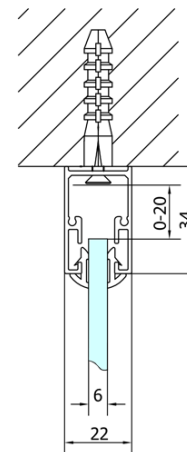

DEEP Rectangular screen 1100x750mm L/R variant, transparent

Order code: MD1116MD3116

Basic information

Brand: Polysan
Series: DEEP

Size

Width: 1100 mm
Height: 1650 mm
Depth: 750 mm

Properties

Profile colour: Chrome - polished aluminum
Shape: Rectangular shower enclosures
Type of opening: Sliding door
Opening direction: Versatile
Opening width: 430 mm
Glass colour: TRANSPARENT glass
Glass thickness: 6 mm
Weight / Piece: 46.0 kg
Packaging: 2 Piece
Warranty: 2 years

We recommend buy

1 Piece DEEP Shower Tray 110x75x26cm, White (Order code: 72883)

1 Piece Click-Clack Bath Overflow Waste (L) 900mm, 6/4", ABS/chrome (Order code: 164.390.1)

DEEP Rectangular screen 1100x750mm L/R
variant, transparent

Technical sheet

MODEL	A	B	C
MD1116	1090-1130	~480	~430
MD1216	1190-1230	~530	~480
MD1316	1290-1330	~580	~530
MD1416	1390-1430	~630	~580
MD1516	1490-1530	~680	~630
MD1616	1590-1630	~730	~680

MODEL	D
MD3116	730-750
MD3316	880-900