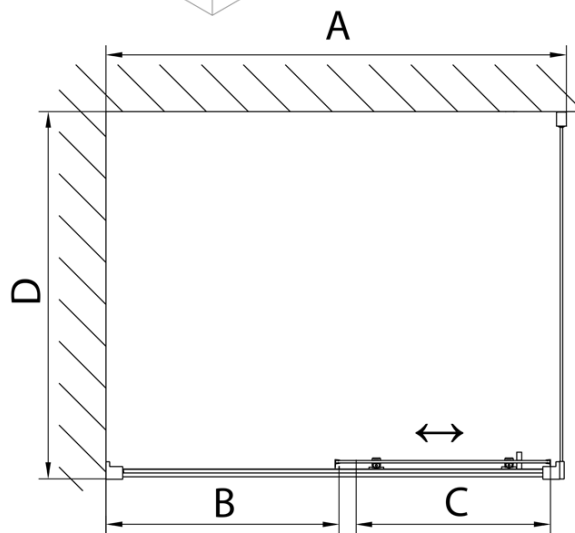

DEEP Rectangular screen 1100x750mm L/R variant, transparent

Order code: MD1116MD3116

Basic information

Brand: Polysan
Series: DEEP

Size

Width: 1100 mm
Height: 1650 mm
Depth: 750 mm

Properties

Profile colour: Chrome - polished aluminum
Shape: Rectangular shower enclosures
Type of opening: Sliding door
Opening direction: Versatile
Opening width: 430 mm
Glass colour: TRANSPARENT glass
Glass thickness: 6 mm
Weight / Piece: 46.0 kg
Packaging: 2 Piece
Warranty: 2 years

We recommend buy

1 Piece DEEP Shower Tray 110x75x26cm, White (Order code: 72883)

1 Piece Click-Clack Bath Overflow Waste (L) 900mm, 6/4", ABS/chrome (Order code: 164.390.1)

DEEP Rectangular screen 1100x750mm L/R
variant, transparent

Technical sheet

MODEL	A	B	C
MD1116	1090-1130	~480	~430
MD1216	1190-1230	~530	~480
MD1316	1290-1330	~580	~530
MD1416	1390-1430	~630	~580
MD1516	1490-1530	~680	~630
MD1616	1590-1630	~730	~680

MODEL	D
MD3116	730-750
MD3316	880-900