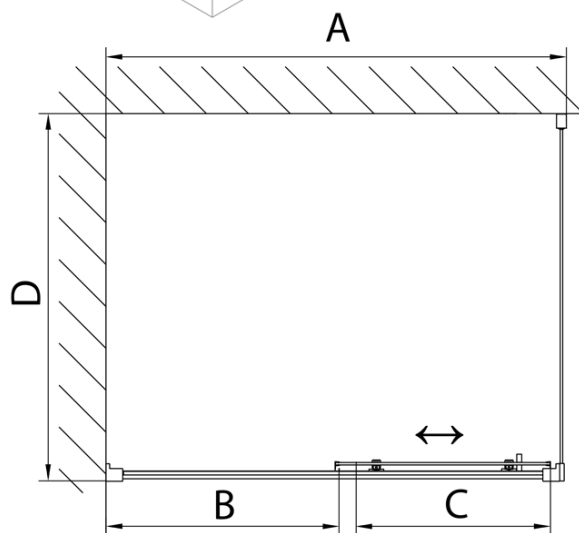

DEEP Rectangular screen 1100x750mm L/R variant,transparent

Order code: MD1116MD3116

Basic information

Brand: Polysan
Series: DEEP

Size

Width: 1100 mm
Height: 1650 mm
Depth: 750 mm

Properties

Profile colour: Chrome - polished aluminum
Shape: Rectangular shower enclosures
Type of opening: Sliding door
Opening direction: Versatile
Opening width: 430 mm
Glass colour: TRANSPARENT glass
Glass thickness: 6 mm
Weight / Piece: 46.0 kg
Packaging: 2 Piece
Warranty: 2 years

We recommend buy

1 Piece DEEP Shower Tray 110x75x26cm, White (Order code: 72883)

1 Piece Click-Clack Bath Overflow Waste (L) 900mm, 6/4", ABS/chrome (Order code: 164.390.1)

DEEP Rectangular screen 1100x750mm L/R
variant, transparent

Technical sheet

MODEL	A	B	C
MD1116	1090-1130	~480	~430
MD1216	1190-1230	~530	~480
MD1316	1290-1330	~580	~530
MD1416	1390-1430	~630	~580
MD1516	1490-1530	~680	~630
MD1616	1590-1630	~730	~680

MODEL	D
MD3116	730-750
MD3316	880-900