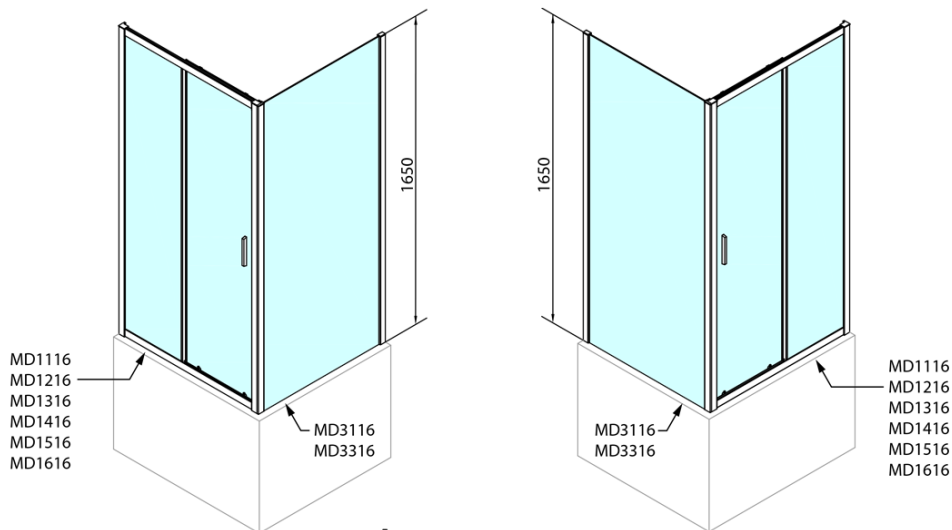

DEEP Rectangular screen 1100x750mm L/R variant,transparent

Order code: MD1116MD3116

Basic information

Brand: Polysan
Series: DEEP

Size

Width: 1100 mm
Height: 1650 mm
Depth: 750 mm

Properties

Profile colour: Chrome - polished aluminum
Shape: Rectangular shower enclosures
Type of opening: Sliding door
Opening direction: Versatile
Opening width: 430 mm
Glass colour: TRANSPARENT glass
Glass thickness: 6 mm
Weight / Piece: 46.0 kg
Packaging: 2 Piece
Warranty: 2 years

We recommend buy

1 Piece DEEP Shower Tray 110x75x26cm, White (Order code: 72883)

1 Piece Click-Clack Bath Overflow Waste (L) 900mm, 6/4", ABS/chrome (Order code: 164.390.1)

DEEP Rectangular screen 1100x750mm L/R
variant, transparent

Technical sheet

MODEL	A	B	C
MD1116	1090-1130	~480	~430
MD1216	1190-1230	~530	~480
MD1316	1290-1330	~580	~530
MD1416	1390-1430	~630	~580
MD1516	1490-1530	~680	~630
MD1616	1590-1630	~730	~680

MODEL	D
MD3116	730-750
MD3316	880-900