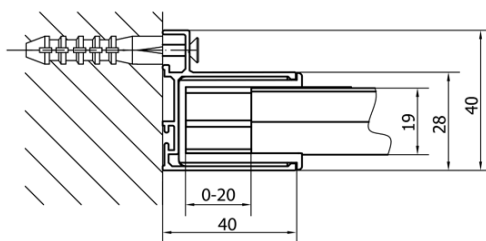

DEEP Rectangular screen 1100x750mm L/R variant,transparent

Order code: MD1116MD3116

Basic information

Brand: Polysan
Series: DEEP

Size

Width: 1100 mm
Height: 1650 mm
Depth: 750 mm

Properties

Profile colour: Chrome - polished aluminum
Shape: Rectangular shower enclosures
Type of opening: Sliding door
Opening direction: Versatile
Opening width: 430 mm
Glass colour: TRANSPARENT glass
Glass thickness: 6 mm
Weight / Piece: 46.0 kg
Packaging: 2 Piece
Warranty: 2 years

We recommend buy

1 Piece DEEP Shower Tray 110x75x26cm, White (Order code: 72883)

1 Piece Click-Clack Bath Overflow Waste (L) 900mm, 6/4", ABS/chrome (Order code: 164.390.1)

DEEP Rectangular screen 1100x750mm L/R
variant, transparent

Technical sheet

MODEL	A	B	C
MD1116	1090-1130	~480	~430
MD1216	1190-1230	~530	~480
MD1316	1290-1330	~580	~530
MD1416	1390-1430	~630	~580
MD1516	1490-1530	~680	~630
MD1616	1590-1630	~730	~680

MODEL	D
MD3116	730-750
MD3316	880-900