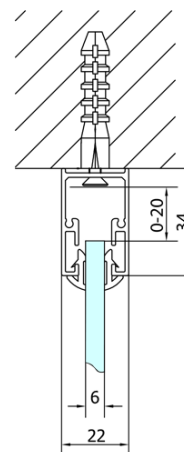

DEEP Rectangular screen 1100x750mm L/R variant,transparent

Order code: MD1116MD3116

Basic information

Brand: Polysan
Series: DEEP

Size

Width: 1100 mm
Height: 1650 mm
Depth: 750 mm

Properties

Profile colour: Chrome - polished aluminum
Shape: Rectangular shower enclosures
Type of opening: Sliding door
Opening direction: Versatile
Opening width: 430 mm
Glass colour: TRANSPARENT glass
Glass thickness: 6 mm
Weight / Piece: 46.0 kg
Packaging: 2 Piece
Warranty: 2 years

We recommend buy

1 Piece DEEP Shower Tray 110x75x26cm, White (Order code: 72883)

1 Piece Click-Clack Bath Overflow Waste (L) 900mm, 6/4", ABS/chrome (Order code: 164.390.1)

DEEP Rectangular screen 1100x750mm L/R
variant, transparent

Technical sheet

MODEL	A	B	C
MD1116	1090-1130	~480	~430
MD1216	1190-1230	~530	~480
MD1316	1290-1330	~580	~530
MD1416	1390-1430	~630	~580
MD1516	1490-1530	~680	~630
MD1616	1590-1630	~730	~680

MODEL	D
MD3116	730-750
MD3316	880-900