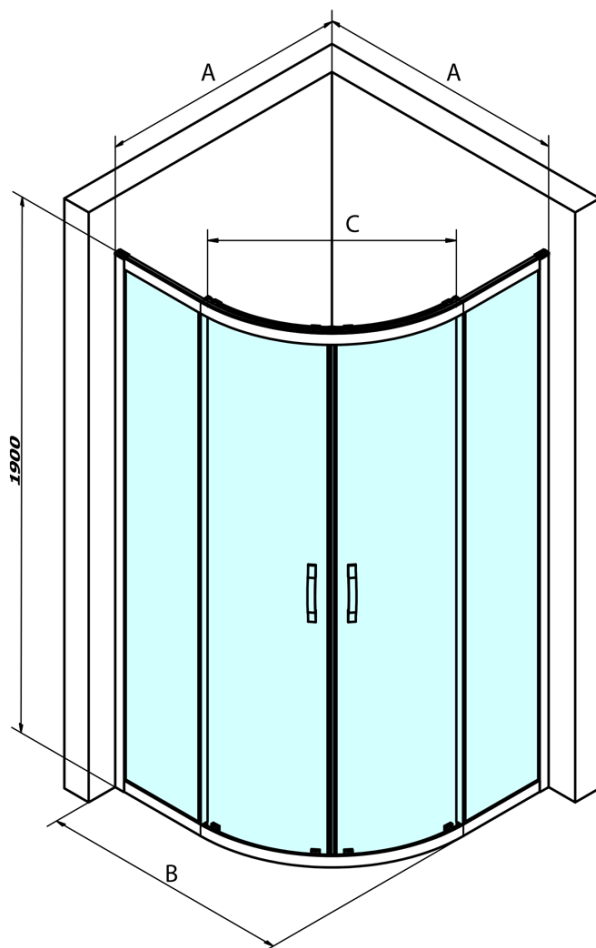

SIGMA SIMPLY Quadrant Shower Enclosure 900x900mm, R550, glass Brick

Order code: GS6590

Basic information

Brand: Gelco
Series: SIGMA SIMPLY

Size

Width: 900 mm
Height: 1900 mm
Depth: 900 mm

Properties

Profile colour: Chrome - polished aluminum
Shape: Quadrant shower enclosures
Type of opening: Sliding door
Opening width: 577 mm
Glass colour: BRICK glass
Glass finish: Coated glass
Glass thickness: 6 mm
Radius: R550
Properties: Framed design
Weight / Piece: 60.0 kg
Packaging: 1 Piece
Warranty: 3 years

Spare parts

SIGMA SIMPLY/BORG installation set (Order code: NDGS01)
SIGMA SIMPLY pair of vertical seals for fixed and movable glass (Order code: NDGS02)
SIGMA SIMPLY/BORG upper roller (Order code: NDGS05)
SIGMA SIMPLY/BORG lower tiltable roller (Order code: NDGS04)
SIGMA SIMPLY magnetic seals for corner entry, pair (Order code: NDGS09)
SIGMA SIMPLY handle (Order code: NDGS06)

Technical sheet

MODEL	A	B	C
GS5580	780-800	800	400
GS5590	880-900	900	577
GS5510	980-1000	1000	577
GS6580	780-800	800	400
GS6590	880-900	900	577