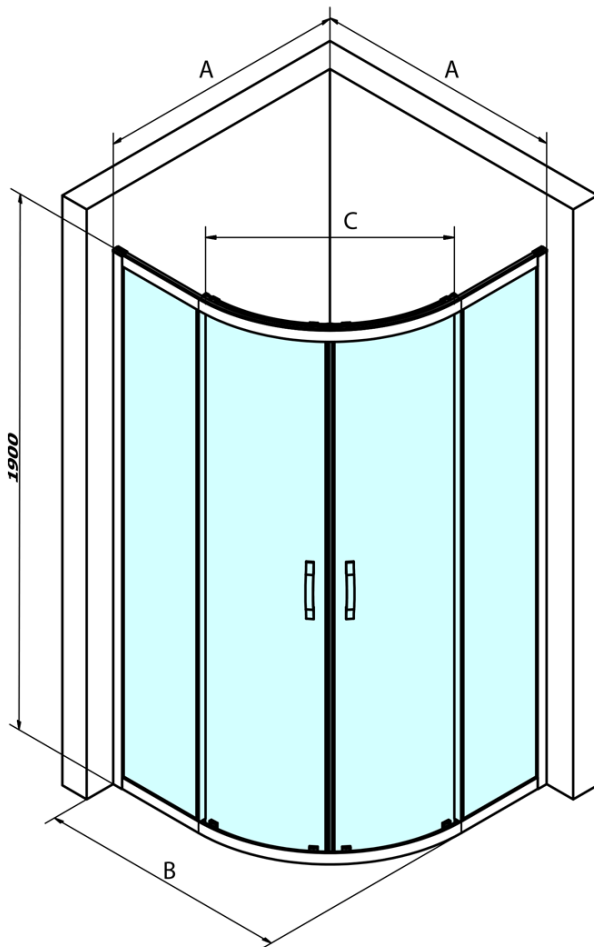

SIGMA SIMPLY Quadrant Shower Enclosure 800x800mm, R550, Brick glass

Order code: GS6580

Basic information

Brand: Gelco
Series: SIGMA SIMPLY

Size

Width: 800 mm
Height: 1900 mm
Depth: 800 mm

Properties

Profile colour: Chrome - polished aluminum
Shape: Quadrant shower enclosures
Type of opening: Sliding door
Opening width: 400 mm
Glass colour: BRICK glass
Glass finish: Coated glass
Glass thickness: 6 mm
Radius: R550
Properties: Framed design
Weight / Piece: 54.0 kg
Packaging: 1 Piece
Warranty: 3 years

Spare parts

SIGMA SIMPLY pair of vertical seals for fixed and movable glass (Order code: NDGS02)

SIGMA SIMPLY/BORG installation set (Order code: NDGS01)

SIGMA SIMPLY/BORG lower tiltable roller (Order code: NDGS04)

SIGMA SIMPLY/BORG upper roller (Order code: NDGS05)

SIGMA SIMPLY magnetic seals for corner entry, pair (Order code: NDGS09)

SIGMA SIMPLY handle (Order code: NDGS06)

Technical sheet

MODEL	A	B	C
GS5580	780-800	800	400
GS5590	880-900	900	577
GS5510	980-1000	1000	577
GS6580	780-800	800	400
GS6590	880-900	900	577