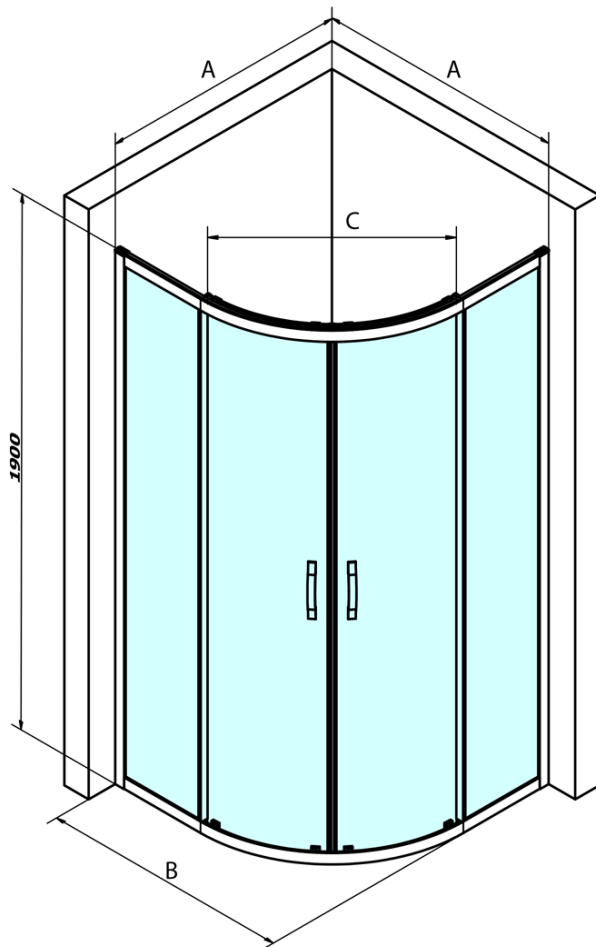

Technical sheet