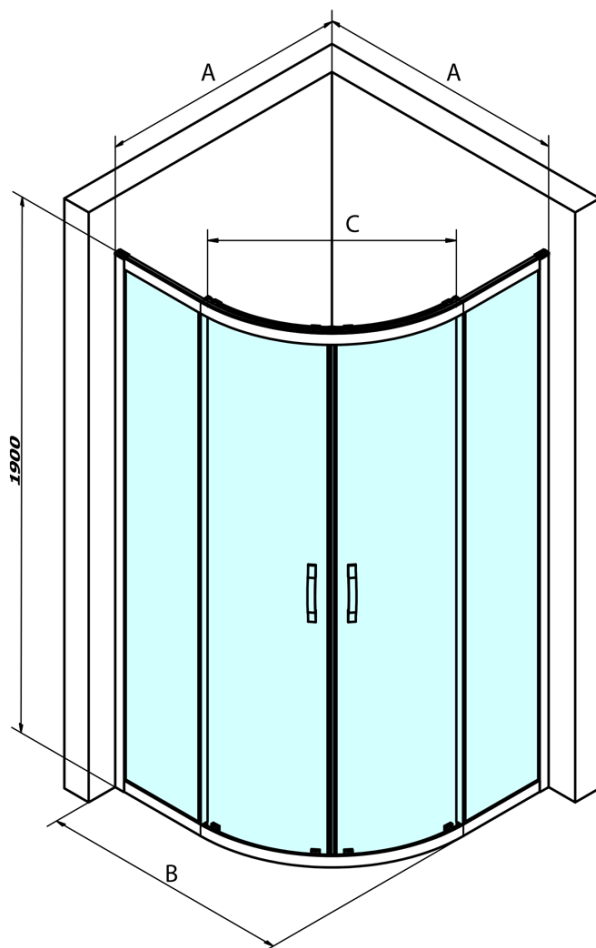

SIGMA SIMPLY Quadrant Shower Enclosure 900x900mm, R550, clear glass

Order code: GS5590

Basic information

Brand: Gelco
Series: SIGMA SIMPLY

Size

Width: 900 mm
Height: 1900 mm
Depth: 900 mm

Properties

Profile colour: Chrome - polished aluminum
Shape: Quadrant shower enclosures
Type of opening: Sliding door
Opening width: 577 mm
Glass colour: TRANSPARENT glass
Glass finish: Coated glass
Glass thickness: 6 mm
Radius: R550
Properties: Framed design
Weight / Piece: 60.0 kg
Packaging: 1 Piece
Warranty: 3 years

Spare parts

SIGMA SIMPLY pair of vertical seals for fixed and movable glass (Order code: NDGS02)

SIGMA SIMPLY/BORG installation set (Order code: NDGS01)

SIGMA SIMPLY/BORG upper roller (Order code: NDGS05)

SIGMA SIMPLY/BORG lower tiltable roller (Order code: NDGS04)

SIGMA SIMPLY magnetic seals for corner entry, pair (Order code: NDGS09)

SIGMA SIMPLY handle (Order code: NDGS06)

SIGMA SIMPLY Quadrant Shower Enclosure 900x900mm,
R550, clear glass

Technical sheet

| MODEL | A | B | C |
|--------|----------|------|-----|
| GS5580 | 780-800 | 800 | 400 |
| GS5590 | 880-900 | 900 | 577 |
| GS5510 | 980-1000 | 1000 | 577 |
| GS6580 | 780-800 | 800 | 400 |
| GS6590 | 880-900 | 900 | 577 |