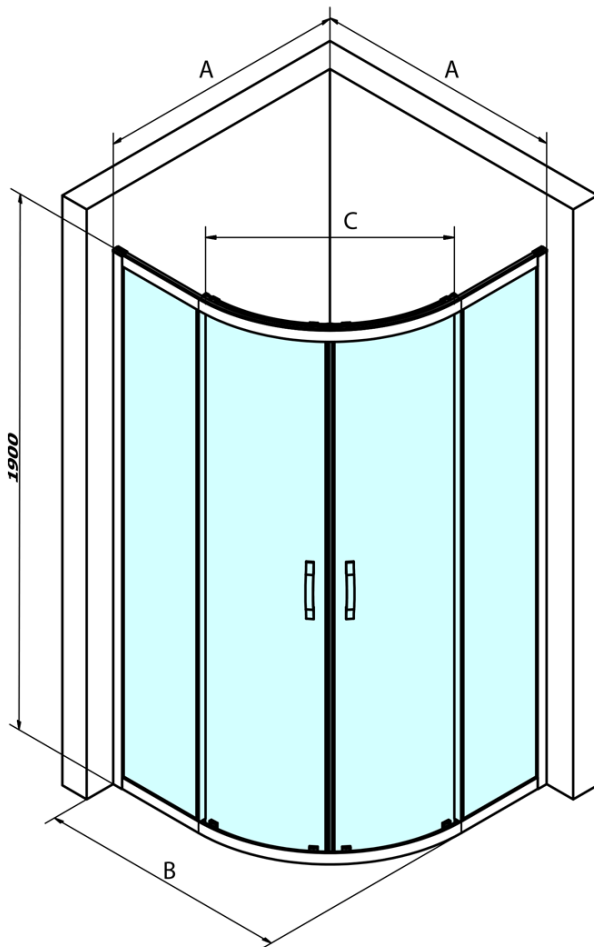

SIGMA SIMPLY Quadrant Shower Enclosure 900x900mm, R550, clear glass

Order code: GS5590

Basic information

Brand: Gelco
Series: SIGMA SIMPLY

Size

Width: 900 mm
Height: 1900 mm
Depth: 900 mm

Properties

Profile colour: Chrome - polished aluminum
Shape: Quadrant shower enclosures
Type of opening: Sliding door
Opening width: 577 mm
Glass colour: TRANSPARENT glass
Glass finish: Coated glass
Glass thickness: 6 mm
Radius: R550
Properties: Framed design
Weight / Piece: 60.0 kg
Packaging: 1 Piece
Warranty: 3 years

Spare parts

Set of vertical seals for 6/6mm glass, 1900mm (Order code: NDGS02)
SIGMA SIMPLY/BORG installation set (Order code: NDGS01)
SIGMA SIMPLY/BORG upper roller (Order code: NDGS05)
SIGMA SIMPLY/BORG lower tiltable roller (Order code: NDGS04)
Set of 45° magnetic seals for glass 6/6mm, 1900mm (Order code: NDGS09)
SIGMA SIMPLY handle (Order code: NDGS06)

SIGMA SIMPLY Quadrant Shower Enclosure 900x900mm,
R550, clear glass

Technical sheet

MODEL	A	B	C
GS5580	780-800	800	400
GS5590	880-900	900	577
GS5510	980-1000	1000	577
GS6580	780-800	800	400
GS6590	880-900	900	577