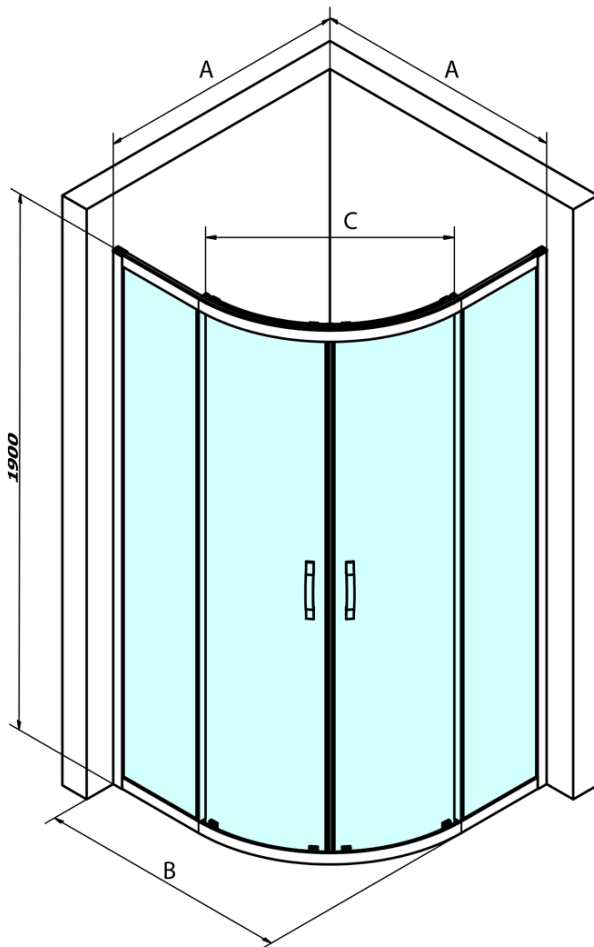

Technical sheet