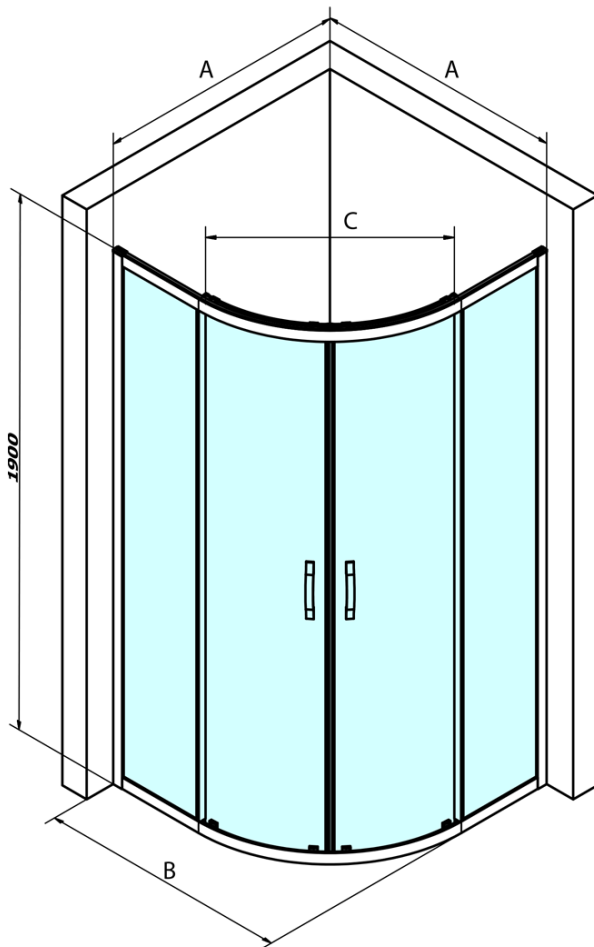

SIGMA SIMPLY Quadrant Shower Enclosure 800x800mm, R550, clear glass

Order code: GS5580

Basic information

Brand: Gelco
Series: SIGMA SIMPLY

Size

Width: 800 mm
Height: 1900 mm
Depth: 800 mm

Properties

Profile colour: Chrome - polished aluminum
Shape: Quadrant shower enclosures
Type of opening: Sliding door
Opening width: 400 mm
Glass colour: TRANSPARENT glass
Glass finish: Coated glass
Glass thickness: 6 mm
Radius: R550
Properties: Framed design
Weight / Piece: 54.0 kg
Packaging: 1 Piece
Warranty: 3 years

Spare parts

Set of vertical seals for 6/6mm glass, 1900mm (Order code: NDGS02)
SIGMA SIMPLY/BORG installation set (Order code: NDGS01)
SIGMA SIMPLY/BORG lower tiltable roller (Order code: NDGS04)
SIGMA SIMPLY/BORG upper roller (Order code: NDGS05)
Set of 45° magnetic seals for glass 6/6mm, 1900mm (Order code: NDGS09)
SIGMA SIMPLY handle (Order code: NDGS06)

Technical sheet

MODEL	A	B	C
GS5580	780-800	800	400
GS5590	880-900	900	577
GS5510	980-1000	1000	577
GS6580	780-800	800	400
GS6590	880-900	900	577