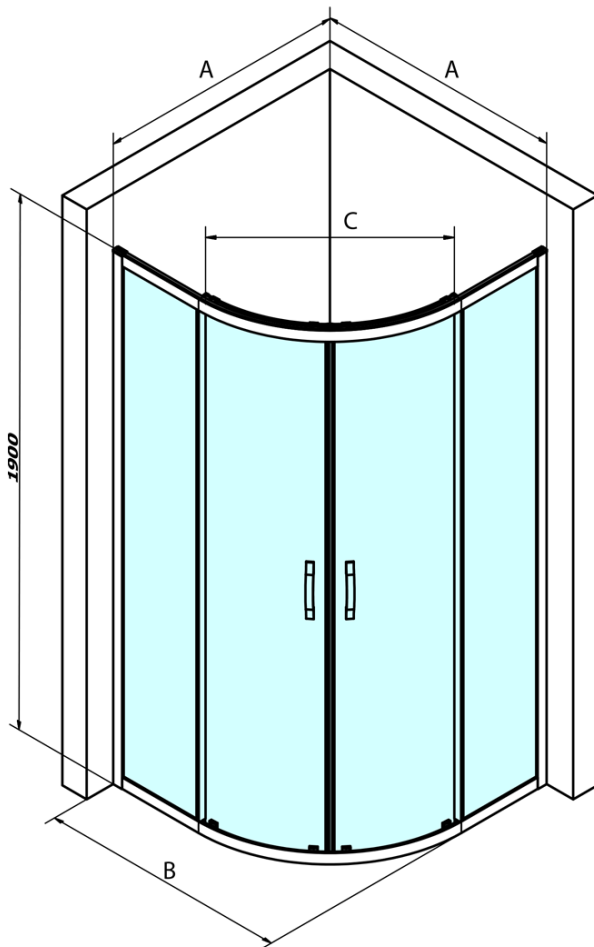

# SIGMA SIMPLY Quadrant Shower Enclosure 800x800mm, R550, clear glass

Order code: GS5580

## Size

Width: 800 mm  
Height: 1900 mm  
Depth: 800 mm

## Properties

Profile colour: Chrome - polished aluminum  
Shape: Quadrant shower enclosures  
Type of opening: Sliding door  
Opening width: 400 mm  
Glass colour: TRANSPARENT glass  
Glass finish: Coated glass  
Glass thickness: 6 mm  
Radius: R550  
Properties: Framed design  
Weight / Piece: 54.0 kg  
Packaging: 1 Piece  
Warranty: 3 years

**SIGMA SIMPLY** Quadrant Shower Enclosure 800x800mm,  
R550, clear glass

**Technical sheet**

| MODEL  | A        | B    | C   |
|--------|----------|------|-----|
| GS5580 | 780-800  | 800  | 400 |
| GS5590 | 880-900  | 900  | 577 |
| GS5510 | 980-1000 | 1000 | 577 |
| GS6580 | 780-800  | 800  | 400 |
| GS6590 | 880-900  | 900  | 577 |