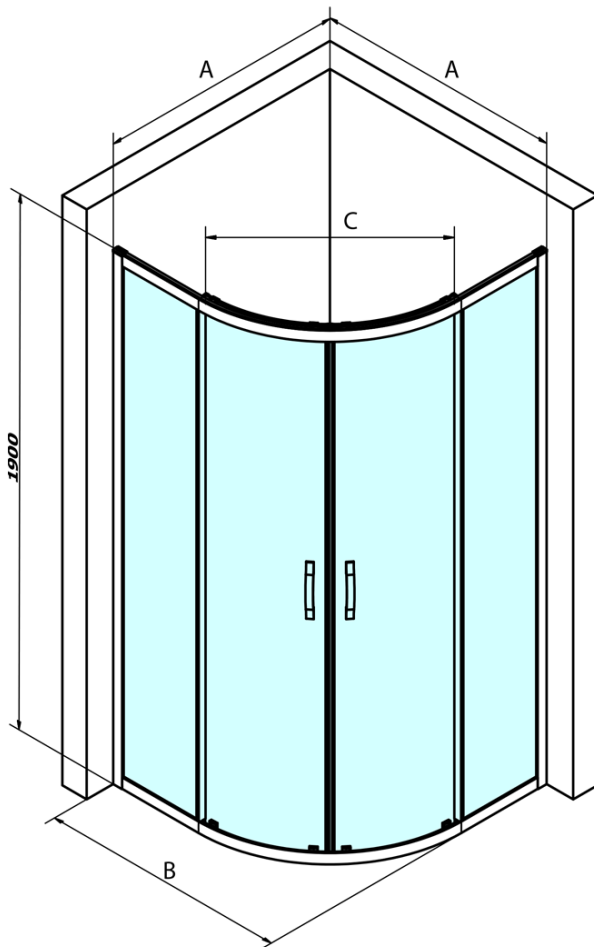

SIGMA SIMPLY Quadrant Shower Enclosure 800x800mm, R550, clear glass

Order code: GS5580

Basic information

Brand: Gelco
Series: SIGMA SIMPLY

Size

Width: 800 mm
Height: 1900 mm
Depth: 800 mm

Properties

Profile colour: Chrome - polished aluminum
Shape: Quadrant shower enclosures
Type of opening: Sliding door
Opening width: 400 mm
Glass colour: TRANSPARENT glass
Glass finish: Coated glass
Glass thickness: 6 mm
Radius: R550
Properties: Framed design
Weight / Piece: 54.0 kg
Packaging: 1 Piece
Warranty: 3 years

Spare parts

SIGMA SIMPLY pair of vertical seals for fixed and movable glass (Order code: NDGS02)

SIGMA SIMPLY/BORG installation set (Order code: NDGS01)

SIGMA SIMPLY/BORG lower tiltable roller (Order code: NDGS04)

SIGMA SIMPLY/BORG upper roller (Order code: NDGS05)

SIGMA SIMPLY magnetic seals for corner entry, pair (Order code: NDGS09)

SIGMA SIMPLY handle (Order code: NDGS06)

Technical sheet

MODEL	A	B	C
GS5580	780-800	800	400
GS5590	880-900	900	577
GS5510	980-1000	1000	577
GS6580	780-800	800	400
GS6590	880-900	900	577