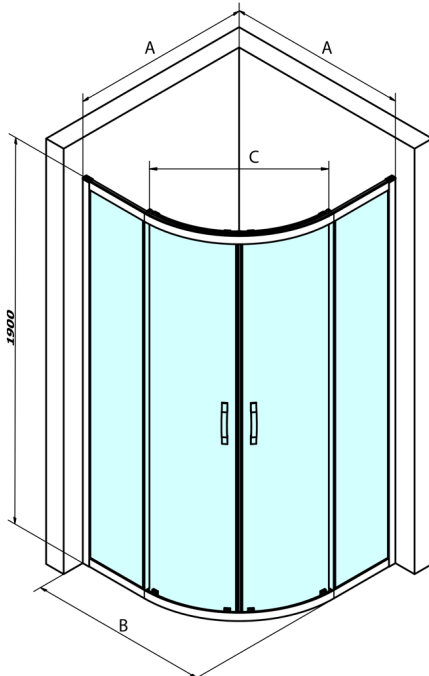

SIGMA SIMPLY Quadrant Shower Enclosure 800x800mm, R550, clear glass

Order code: GS5580

Size

Width: 800 mm
 Height: 1900 mm
 Depth: 800 mm

Properties

Warranty: 3 years

Technical sheet

MODEL	A	B	C
GS5580	780-800	800	400
GS5590	880-900	900	577
GS5510	980-1000	1000	577
GS6580	780-800	800	400
GS6590	880-900	900	577