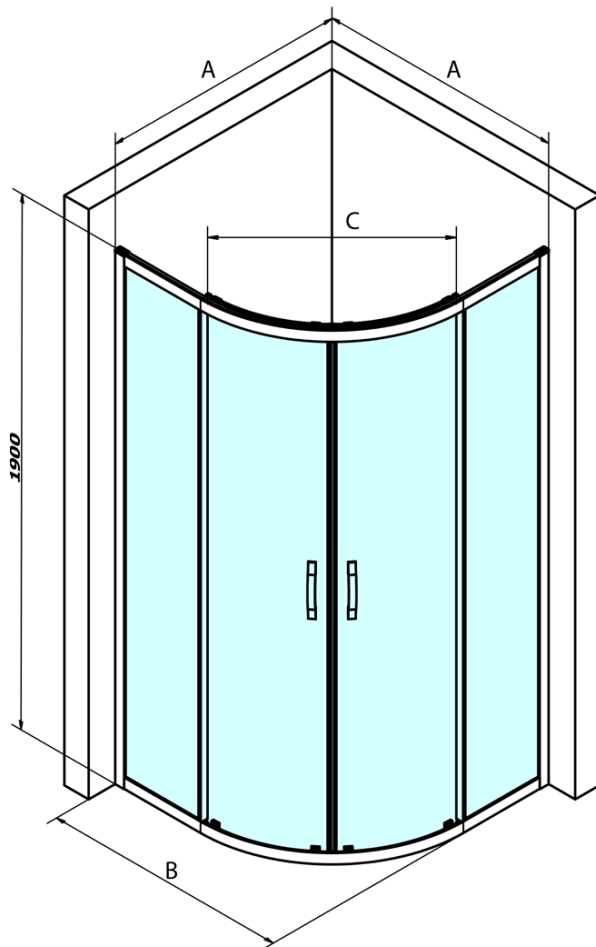

SIGMA SIMPLY Quadrant Shower Enclosure

1000x1000mm, R550, clear glass

Order code: GS5510

Basic information

Brand: Gelco
Series: SIGMA SIMPLY

Size

Width: 1000 mm
Height: 1900 mm
Depth: 1000 mm

Properties

Profile colour: Chrome - polished aluminum
Shape: Quadrant shower enclosures
Type of opening: Sliding door
Opening width: 577 mm
Glass colour: TRANSPARENT glass
Glass finish: Coated glass
Glass thickness: 6 mm
Radius: R550
Properties: Framed design
Weight / Piece: 67.0 kg
Packaging: 1 Piece
Warranty: 3 years

Spare parts

SIGMA SIMPLY/BORG installation set (Order code: NDGS01)
SIGMA SIMPLY pair of vertical seals for fixed and movable glass (Order code: NDGS02)
SIGMA SIMPLY/BORG upper roller (Order code: NDGS05)
SIGMA SIMPLY/BORG lower tiltable roller (Order code: NDGS04)
SIGMA SIMPLY magnetic seals for corner entry, pair (Order code: NDGS09)
SIGMA SIMPLY handle (Order code: NDGS06)

SIGMA SIMPLY Quadrant Shower Enclosure
 1000x1000mm, R550, clear glass

Technical sheet

MODEL	A	B	C
GS5580	780-800	800	400
GS5590	880-900	900	577
GS5510	980-1000	1000	577
GS6580	780-800	800	400
GS6590	880-900	900	577