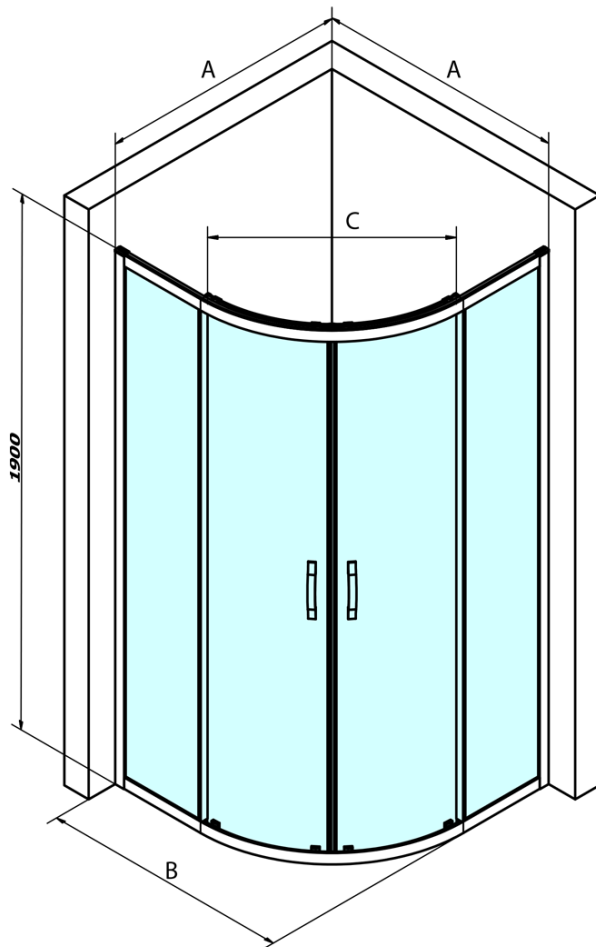

SIGMA SIMPLY Quadrant Shower Enclosure

1000x1000mm, R550, clear glass

Order code: GS5510

Basic information

Brand: Gelco
Series: SIGMA SIMPLY

Size

Width: 1000 mm
Height: 1900 mm
Depth: 1000 mm

Properties

Profile colour: Chrome - polished aluminum
Shape: Quadrant shower enclosures
Type of opening: Sliding door
Opening width: 577 mm
Glass colour: TRANSPARENT glass
Glass finish: Coated glass
Glass thickness: 6 mm
Radius: R550
Properties: Framed design
Weight / Piece: 67.0 kg
Packaging: 1 Piece
Warranty: 3 years

Spare parts

SIGMA SIMPLY/BORG installation set (Order code: NDGS01)
SIGMA SIMPLY pair of vertical seals for fixed and movable glass (Order code: NDGS02)
SIGMA SIMPLY/BORG upper roller (Order code: NDGS05)
SIGMA SIMPLY/BORG lower tiltable roller (Order code: NDGS04)
SIGMA SIMPLY magnetic seals for corner entry, pair (Order code: NDGS09)
SIGMA SIMPLY handle (Order code: NDGS06)

SIGMA SIMPLY Quadrant Shower Enclosure
1000x1000mm, R550, clear glass

Technical sheet

MODEL	A	B	C
GS5580	780-800	800	400
GS5590	880-900	900	577
GS5510	980-1000	1000	577
GS6580	780-800	800	400
GS6590	880-900	900	577