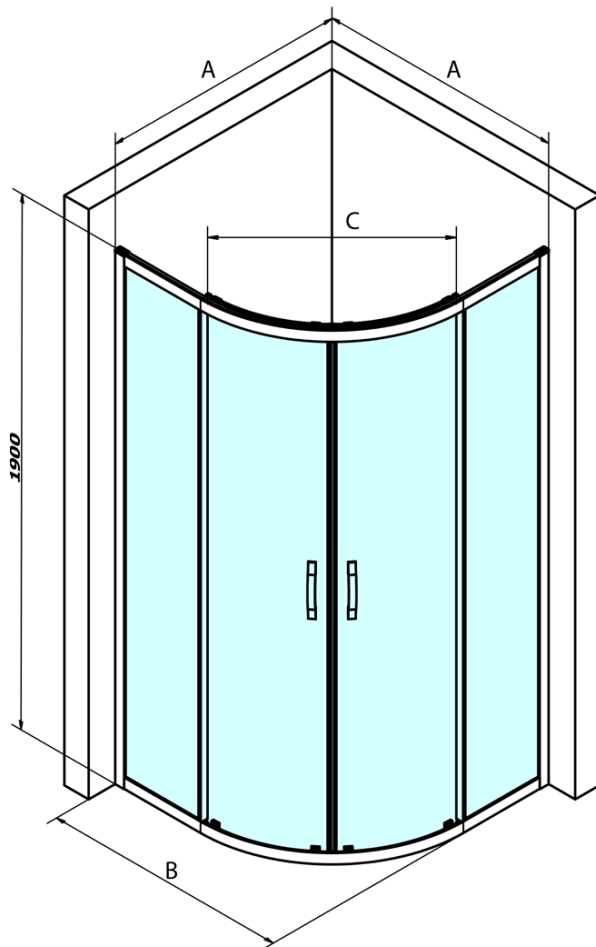

## 1000x1000mm, R550, clear glass

Order code: GS5510

### Size

Width: 1000 mm  
Height: 1900 mm  
Depth: 1000 mm

### Properties

Profile colour: Chrome - polished aluminum  
Shape: Quadrant shower enclosures  
Type of opening: Sliding door  
Opening width: 577 mm  
Glass colour: TRANSPARENT glass  
Glass finish: Coated glass  
Glass thickness: 6 mm  
Radius: R550  
Properties: Framed design  
Weight / Piece: 67.0 kg  
Packaging: 1 Piece  
Warranty: 3 years

**SIGMA SIMPLY** Quadrant Shower Enclosure  
1000x1000mm, R550, clear glass

**Technical sheet**

MODEL	A	B	C
GS5580	780-800	800	400
GS5590	880-900	900	577
GS5510	980-1000	1000	577
GS6580	780-800	800	400
GS6590	880-900	900	577