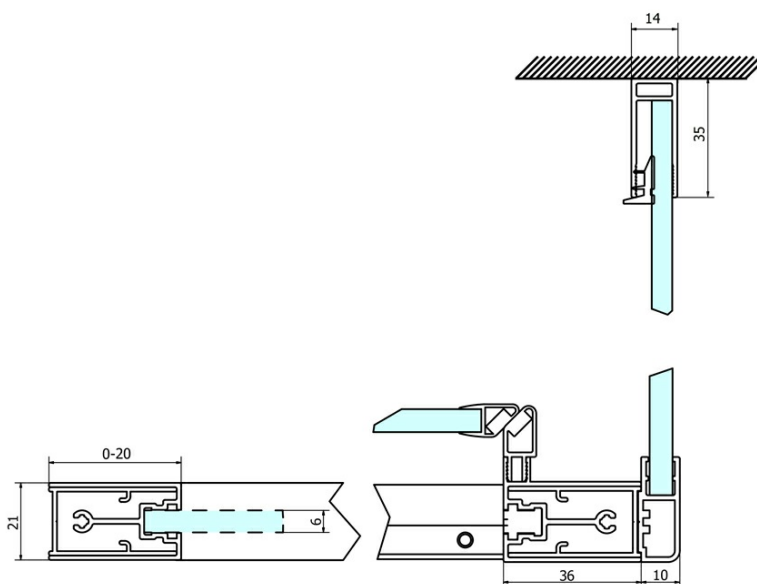

Order code: GS4390

Basic information

Brand: Gelco
Series: SIGMA SIMPLY

Size

Width: 900 mm
Height: 1900 mm

Properties

Profile colour: Chrome - polished aluminum
Shape: Fixed panel for shower door
Glass colour: BRICK glass
Glass finish: Coated glass
Glass thickness: 6 mm
Weight / Piece: 31.0 kg
Packaging: 1 Piece
Warranty: 3 years

Spare parts

SIGMA SIMPLY/BORG installation set (Order code: NDGS01)
SIGMA SIMPLY installation kit for side wall (Order code: NDGS12)

Technical sheet

MODEL	A	B	C
GS1110	980-1020	430	400
GS1111	1080-1120	480	435
GS1112	1180-1220	530	485
GS1113	1280-1320	580	535
GS1114	1380-1420	630	585
GS4210	980-1020	430	400
GS4211	1080-1120	480	435
GS4212	1180-1220	530	485
GS4213	1280-1320	580	535
GS4214	1380-1420	630	585

MODEL	D
GS3170	680-700
GS3175	730-750
GS3180	780-800
GS3190	880-900
GS3110	980-1000
GS4370	680-700
GS4375	730-750
GS4380	780-800
GS4390	880-900
GS4310	980-1000

MODEL	A	B	C
GS1279	780-820	670	580
GS1296	880-920	770	680
GS3888	780-820	670	580
GS3899	880-920	770	680

MODEL	D
GS3170	680-700
GS3175	730-750
GS3180	780-800
GS3190	880-900
GS3110	980-1000
GS4370	680-700
GS4375	730-750
GS4380	780-800
GS4390	880-900
GS4310	980-1000