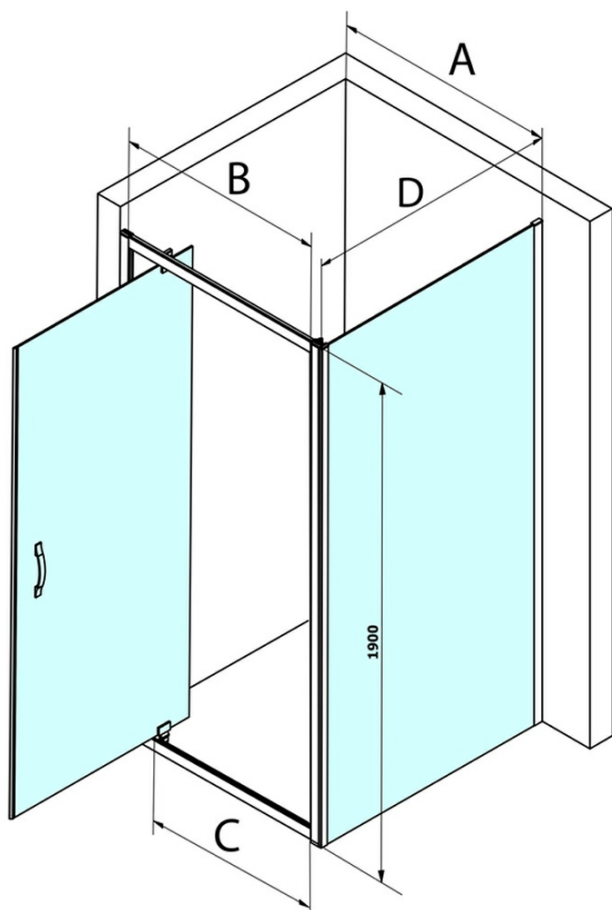

Order code: GS4390

Basic information

Brand: Gelco
Series: SIGMA SIMPLY

Size

Width: 900 mm
Height: 1900 mm

Properties

Profile colour: Chrome - polished aluminum
Shape: Fixed panel for shower door
Glass colour: BRICK glass
Glass finish: Coated glass
Glass thickness: 6 mm
Weight / Piece: 31.0 kg
Packaging: 1 Piece
Warranty: 3 years

Spare parts

SIGMA SIMPLY/BORG installation set (Order code: NDGS01)
SIGMA SIMPLY installation kit for side wall (Order code: NDGS12)

Technical sheet

MODEL	A	B	C
GS1110	980-1020	430	400
GS1111	1080-1120	480	435
GS1112	1180-1220	530	485
GS1113	1280-1320	580	535
GS1114	1380-1420	630	585
GS4210	980-1020	430	400
GS4211	1080-1120	480	435
GS4212	1180-1220	530	485
GS4213	1280-1320	580	535
GS4214	1380-1420	630	585

MODEL	D
GS3170	680-700
GS3175	730-750
GS3180	780-800
GS3190	880-900
GS3110	980-1000
GS4370	680-700
GS4375	730-750
GS4380	780-800
GS4390	880-900
GS4310	980-1000

MODEL	A	B	C
GS1279	780-820	670	580
GS1296	880-920	770	680
GS3888	780-820	670	580
GS3899	880-920	770	680