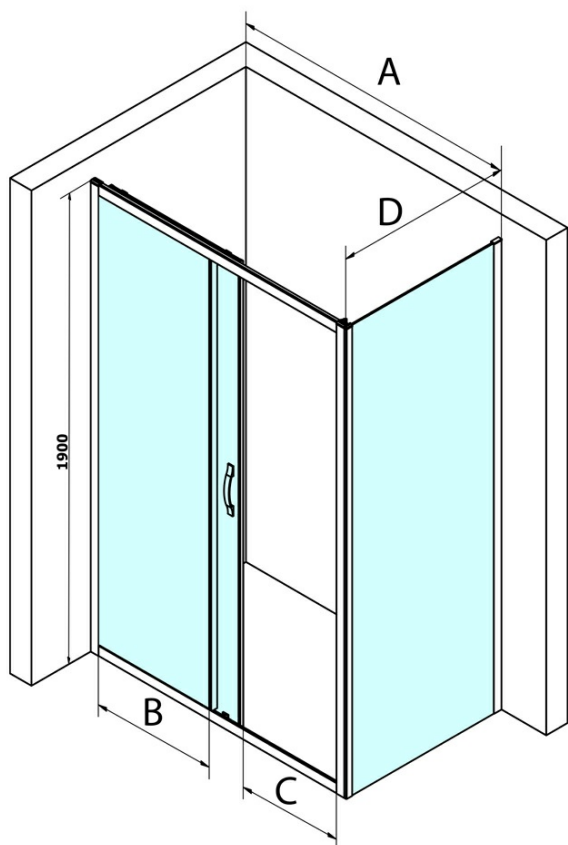

SIGMA SIMPLY Side Panel, 900mm, glass Brick

Order code: GS4390

Basic information

Brand: Gelco
Series: SIGMA SIMPLY

Size

Width: 900 mm
Height: 1900 mm

Properties

Profile colour: Chrome - polished aluminum
Shape: Fixed panel for shower door
Glass colour: BRICK glass
Glass finish: Coated glass
Glass thickness: 6 mm
Weight / Piece: 31.0 kg
Packaging: 1 Piece
Warranty: 3 years

Spare parts

SIGMA SIMPLY/BORG installation set (Order code: NDGS01)
SIGMA SIMPLY installation kit for side wall (Order code: NDGS12)

Technical sheet

| MODEL | A | B | C |
|--------|-----------|-----|-----|
| GS1110 | 980-1020 | 430 | 400 |
| GS1111 | 1080-1120 | 480 | 435 |
| GS1112 | 1180-1220 | 530 | 485 |
| GS1113 | 1280-1320 | 580 | 535 |
| GS1114 | 1380-1420 | 630 | 585 |
| GS4210 | 980-1020 | 430 | 400 |
| GS4211 | 1080-1120 | 480 | 435 |
| GS4212 | 1180-1220 | 530 | 485 |
| GS4213 | 1280-1320 | 580 | 535 |
| GS4214 | 1380-1420 | 630 | 585 |