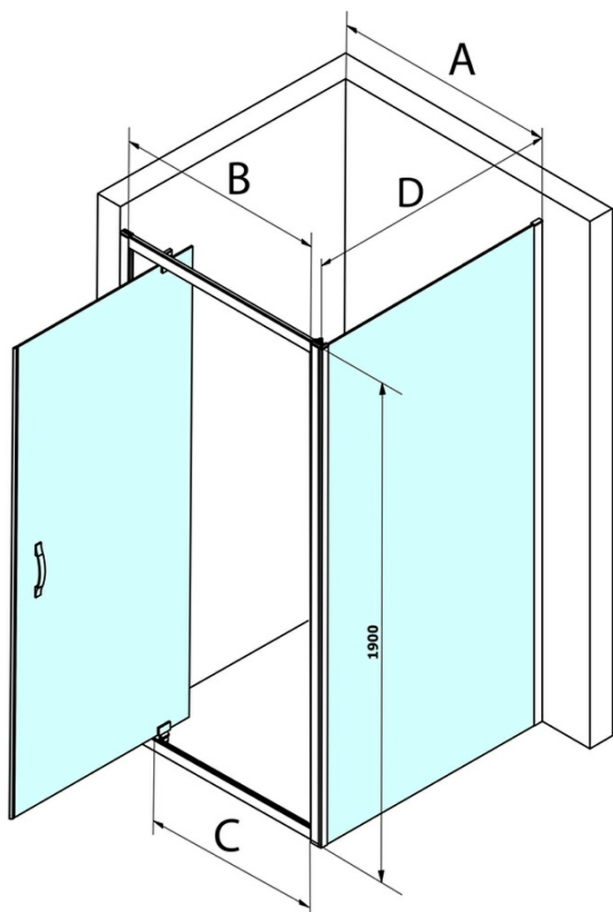

SIGMA SIMPLY Side Panel, 900mm, glass Brick

Order code: GS4390

Basic information

Brand: Gelco
Series: SIGMA SIMPLY

Size

Width: 900 mm
Height: 1900 mm

Properties

Profile colour: Chrome - polished aluminum
Shape: Fixed panel for shower door
Glass colour: BRICK glass
Glass finish: Coated glass
Glass thickness: 6 mm
Weight / Piece: 31.0 kg
Packaging: 1 Piece
Warranty: 3 years

Spare parts

SIGMA SIMPLY/BORG installation set (Order code: NDGS01)
SIGMA SIMPLY installation kit for side wall (Order code: NDGS12)

Technical sheet

MODEL	A	B	C
GS1110	980-1020	430	400
GS1111	1080-1120	480	435
GS1112	1180-1220	530	485
GS1113	1280-1320	580	535
GS1114	1380-1420	630	585
GS4210	980-1020	430	400
GS4211	1080-1120	480	435
GS4212	1180-1220	530	485
GS4213	1280-1320	580	535
GS4214	1380-1420	630	585

MODEL	D
GS3170	680-700
GS3175	730-750
GS3180	780-800
GS3190	880-900
GS3110	980-1000
GS4370	680-700
GS4375	730-750
GS4380	780-800
GS4390	880-900
GS4310	980-1000

MODEL	A	B	C
GS1279	780-820	670	580
GS1296	880-920	770	680
GS3888	780-820	670	580
GS3899	880-920	770	680