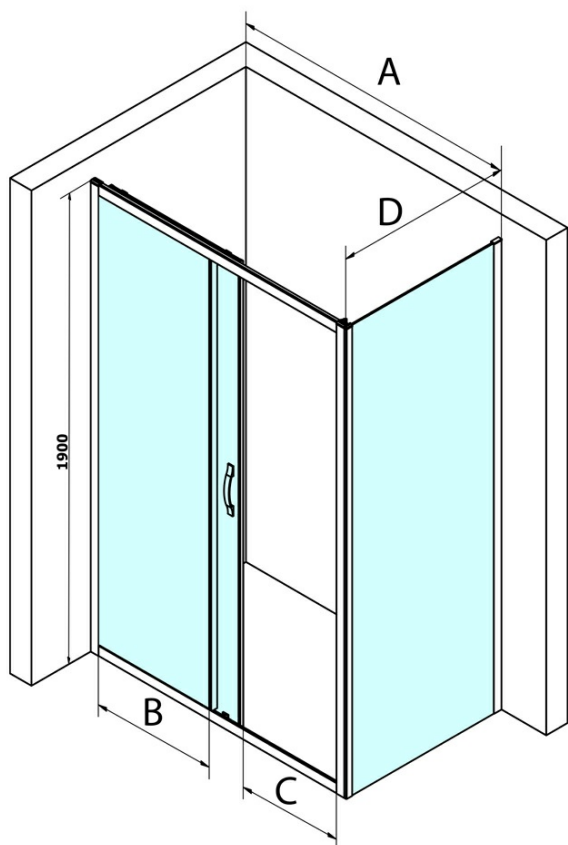

SIGMA SIMPLY Side Panel, 900mm, glass Brick

Order code: GS4390

Basic information

Brand: Gelco
Series: SIGMA SIMPLY

Size

Width: 900 mm
Height: 1900 mm

Properties

Profile colour: Chrome - polished aluminum
Shape: Fixed panel for shower door
Glass colour: BRICK glass
Glass finish: Coated glass
Glass thickness: 6 mm
Weight / Piece: 31.0 kg
Packaging: 1 Piece
Warranty: 3 years

Spare parts

SIGMA SIMPLY/BORG installation set (Order code: NDGS01)
SIGMA SIMPLY installation kit for side wall (Order code: NDGS12)

Technical sheet

MODEL	A	B	C
GS1110	980-1020	430	400
GS1111	1080-1120	480	435
GS1112	1180-1220	530	485
GS1113	1280-1320	580	535
GS1114	1380-1420	630	585
GS4210	980-1020	430	400
GS4211	1080-1120	480	435
GS4212	1180-1220	530	485
GS4213	1280-1320	580	535
GS4214	1380-1420	630	585