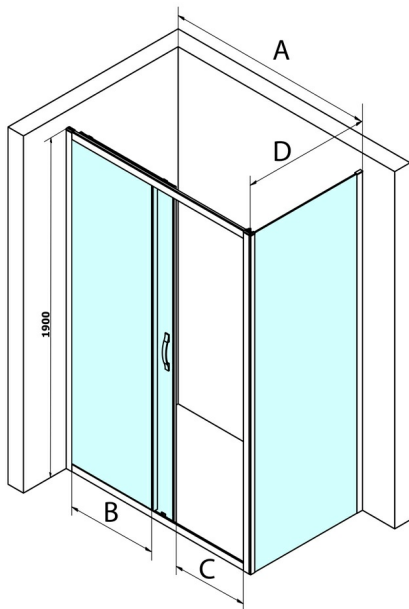

Technical sheet