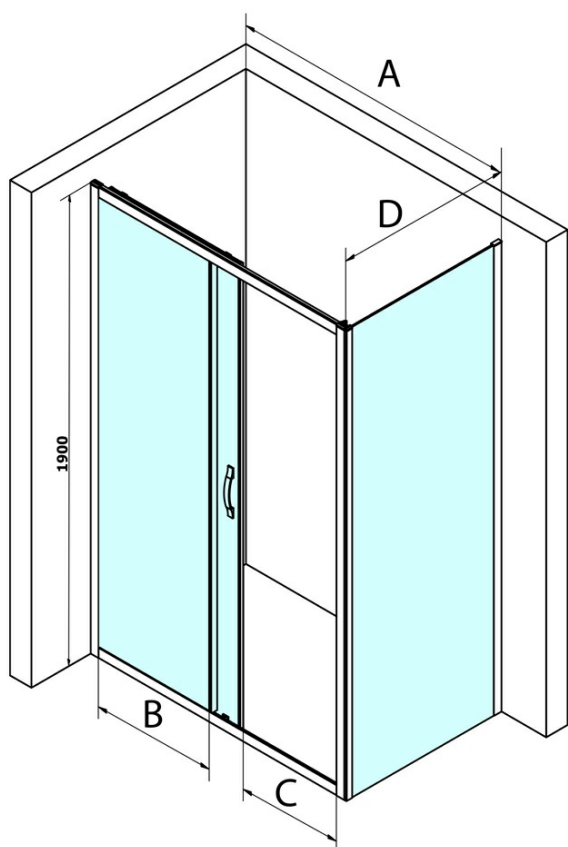

### Size

Width: 800 mm  
Height: 1900 mm

### Properties

Profile colour: Chrome - polished aluminum  
Shape: Fixed panel for shower door  
Glass colour: BRICK glass  
Glass finish: Coated glass  
Glass thickness: 6 mm  
Weight / Piece: 28.0 kg  
Packaging: 1 Piece  
Warranty: 3 years

### Spare parts

SIGMA SIMPLY installation kit for side wall (Order code: NDGS12)

SIGMA SIMPLY/BORG installation set (Order code: NDGS01)

Technical sheet

MODEL	A	B	C
GS1110	980-1020	430	400
GS1111	1080-1120	480	435
GS1112	1180-1220	530	485
GS1113	1280-1320	580	535
GS1114	1380-1420	630	585
GS4210	980-1020	430	400
GS4211	1080-1120	480	435
GS4212	1180-1220	530	485
GS4213	1280-1320	580	535
GS4214	1380-1420	630	585