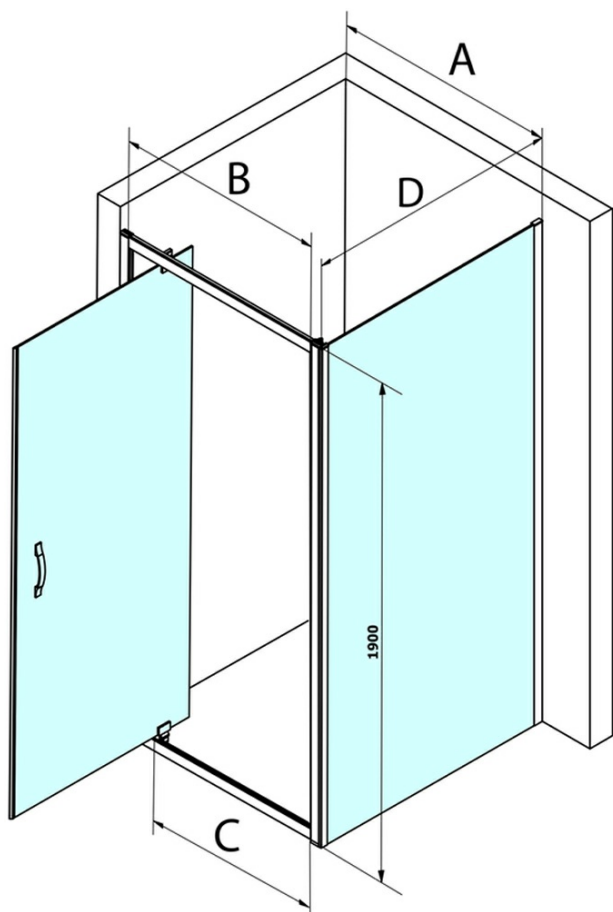

MODEL	A	B	C
GS1279	780-820	670	580
GS1296	880-920	770	680
GS3888	780-820	670	580
GS3899	880-920	770	680

MODEL	D
GS3170	680-700
GS3175	730-750
GS3180	780-800
GS3190	880-900
GS3110	980-1000
GS4370	680-700
GS4375	730-750
GS4380	780-800
GS4390	880-900
GS4310	980-1000