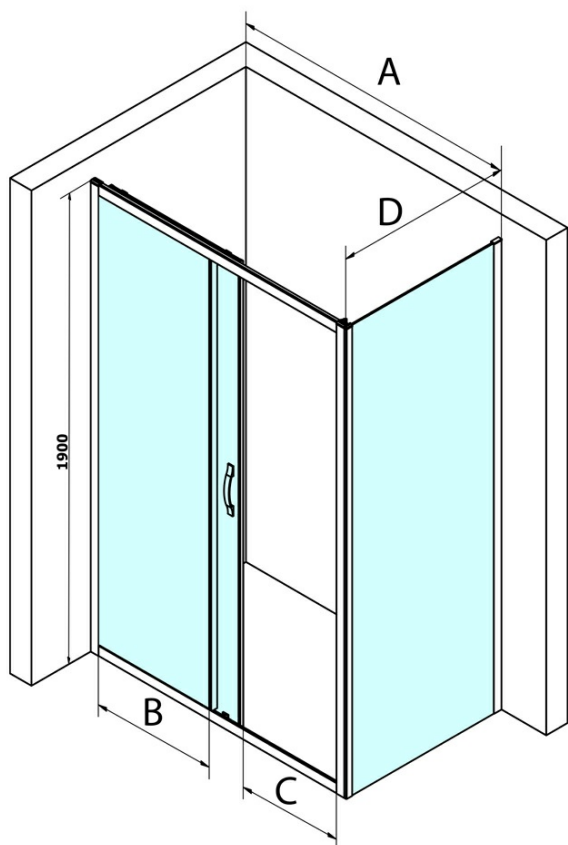

SIGMA SIMPLY Side Panel, 800mm, glass Brick

Order code: GS4380

Basic information

Brand: Gelco
Series: SIGMA SIMPLY

Size

Width: 800 mm
Height: 1900 mm

Properties

Profile colour: Chrome - polished aluminum
Shape: Fixed panel for shower door
Glass colour: BRICK glass
Glass finish: Coated glass
Glass thickness: 6 mm
Weight / Piece: 28.0 kg
Packaging: 1 Piece
Warranty: 3 years

Spare parts

SIGMA SIMPLY installation kit for side wall (Order code: NDGS12)

SIGMA SIMPLY/BORG installation set (Order code: NDGS01)

Technical sheet

MODEL	A	B	C
GS1110	980-1020	430	400
GS1111	1080-1120	480	435
GS1112	1180-1220	530	485
GS1113	1280-1320	580	535
GS1114	1380-1420	630	585
GS4210	980-1020	430	400
GS4211	1080-1120	480	435
GS4212	1180-1220	530	485
GS4213	1280-1320	580	535
GS4214	1380-1420	630	585