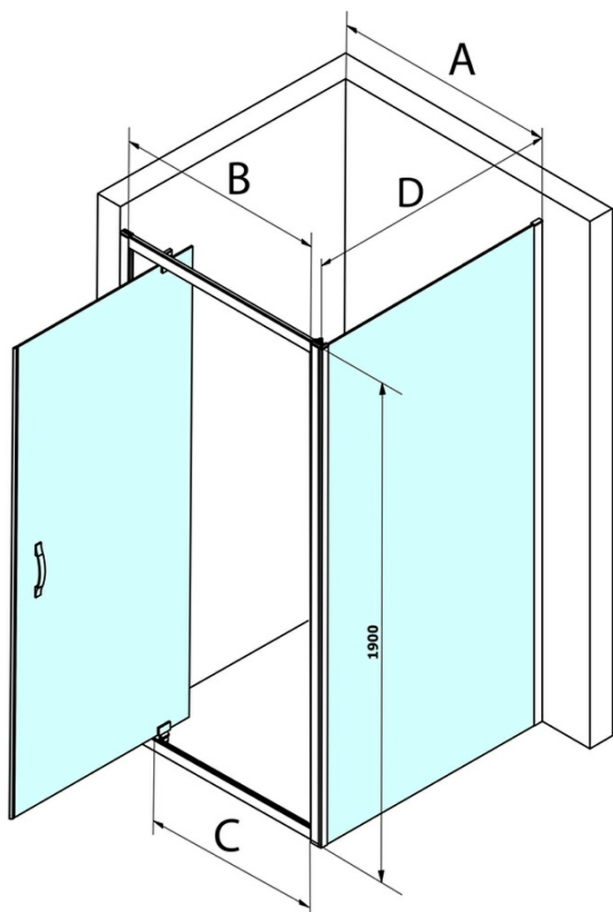

Order code: GS4380

Basic information

Brand: Gelco
Series: SIGMA SIMPLY

Size

Width: 800 mm
Height: 1900 mm

Properties

Profile colour: Chrome - polished aluminum
Shape: Fixed panel for shower door
Glass colour: BRICK glass
Glass finish: Coated glass
Glass thickness: 6 mm
Weight / Piece: 28.0 kg
Packaging: 1 Piece
Warranty: 3 years

Spare parts

SIGMA SIMPLY installation kit for side wall (Order code: NDGS12)

SIGMA SIMPLY/BORG installation set (Order code: NDGS01)

Technical sheet

MODEL	A	B	C
GS1110	980-1020	430	400
GS1111	1080-1120	480	435
GS1112	1180-1220	530	485
GS1113	1280-1320	580	535
GS1114	1380-1420	630	585
GS4210	980-1020	430	400
GS4211	1080-1120	480	435
GS4212	1180-1220	530	485
GS4213	1280-1320	580	535
GS4214	1380-1420	630	585

MODEL	D
GS3170	680-700
GS3175	730-750
GS3180	780-800
GS3190	880-900
GS3110	980-1000
GS4370	680-700
GS4375	730-750
GS4380	780-800
GS4390	880-900
GS4310	980-1000

MODEL	A	B	C
GS1279	780-820	670	580
GS1296	880-920	770	680
GS3888	780-820	670	580
GS3899	880-920	770	680