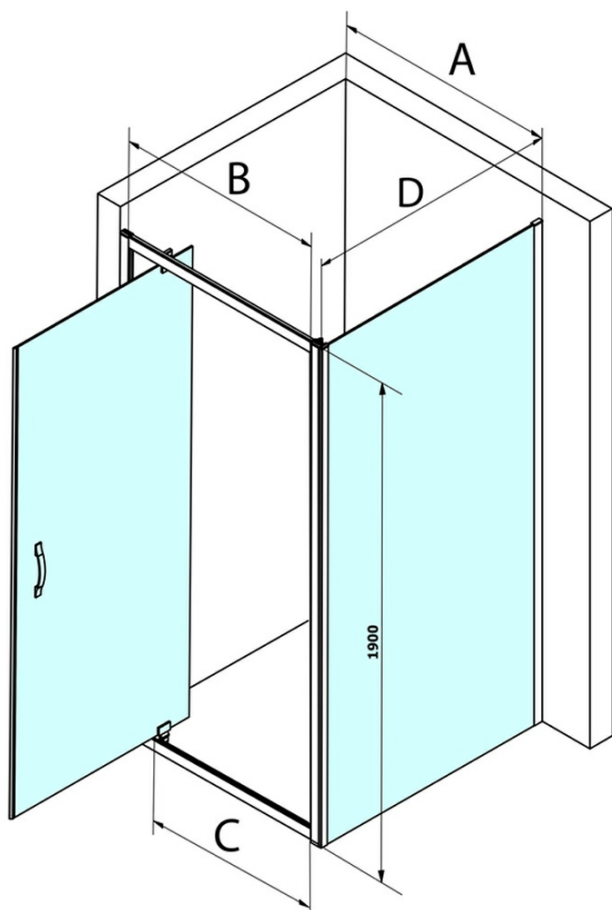

Order code: GS4375

Basic information

Brand: Gelco
Series: SIGMA SIMPLY

Size

Width: 750 mm
Height: 1900 mm

Properties

Profile colour: Chrome - polished aluminum
Shape: Fixed panel for shower door
Glass colour: BRICK glass
Glass finish: Coated glass
Glass thickness: 6 mm
Weight / Piece: 26.5 kg
Packaging: 1 Piece
Warranty: 3 years

Spare parts

SIGMA SIMPLY/BORG installation set (Order code: NDGS01)

SIGMA SIMPLY installation kit for side wall (Order code: NDGS12)

Technical sheet

MODEL	A	B	C
GS1110	980-1020	430	400
GS1111	1080-1120	480	435
GS1112	1180-1220	530	485
GS1113	1280-1320	580	535
GS1114	1380-1420	630	585
GS4210	980-1020	430	400
GS4211	1080-1120	480	435
GS4212	1180-1220	530	485
GS4213	1280-1320	580	535
GS4214	1380-1420	630	585

MODEL	D
GS3170	680-700
GS3175	730-750
GS3180	780-800
GS3190	880-900
GS3110	980-1000
GS4370	680-700
GS4375	730-750
GS4380	780-800
GS4390	880-900
GS4310	980-1000

MODEL	A	B	C
GS1279	780-820	670	580
GS1296	880-920	770	680
GS3888	780-820	670	580
GS3899	880-920	770	680