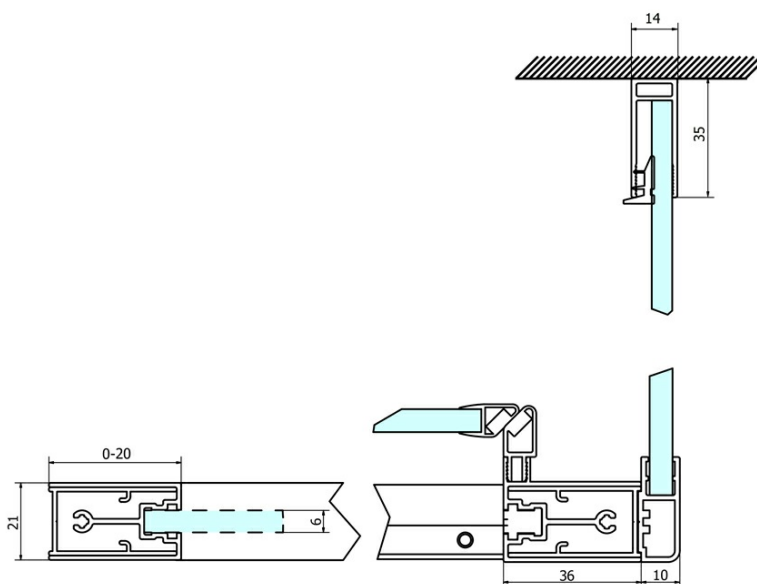

Order code: GS4375

Basic information

Brand: Gelco
Series: SIGMA SIMPLY

Size

Width: 750 mm
Height: 1900 mm

Properties

Profile colour: Chrome - polished aluminum
Shape: Fixed panel for shower door
Glass colour: BRICK glass
Glass finish: Coated glass
Glass thickness: 6 mm
Weight / Piece: 26.5 kg
Packaging: 1 Piece
Warranty: 3 years

Spare parts

SIGMA SIMPLY/BORG installation set (Order code: NDGS01)

SIGMA SIMPLY installation kit for side wall (Order code: NDGS12)

Technical sheet

MODEL	A	B	C
GS1110	980-1020	430	400
GS1111	1080-1120	480	435
GS1112	1180-1220	530	485
GS1113	1280-1320	580	535
GS1114	1380-1420	630	585
GS4210	980-1020	430	400
GS4211	1080-1120	480	435
GS4212	1180-1220	530	485
GS4213	1280-1320	580	535
GS4214	1380-1420	630	585

MODEL	D
GS3170	680-700
GS3175	730-750
GS3180	780-800
GS3190	880-900
GS3110	980-1000
GS4370	680-700
GS4375	730-750
GS4380	780-800
GS4390	880-900
GS4310	980-1000

MODEL	A	B	C
GS1279	780-820	670	580
GS1296	880-920	770	680
GS3888	780-820	670	580
GS3899	880-920	770	680

MODEL	D
GS3170	680-700
GS3175	730-750
GS3180	780-800
GS3190	880-900
GS3110	980-1000
GS4370	680-700
GS4375	730-750
GS4380	780-800
GS4390	880-900
GS4310	980-1000