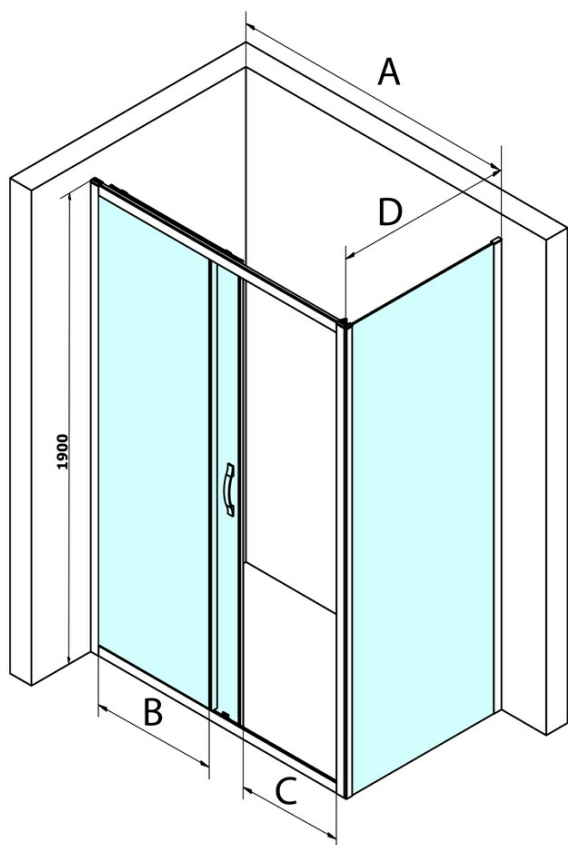

## Size

**Width:** 750 mm  
**Height:** 1900 mm

## Properties

**Profile colour:** Chrome - polished aluminum  
**Shape:** Fixed panel for shower door  
**Glass colour:** BRICK glass  
**Glass finish:** Coated glass  
**Glass thickness:** 6 mm  
**Weight / Piece:** 26.5 kg  
**Packaging:** 1 Piece  
**Warranty:** 3 years

## Spare parts

SIGMA SIMPLY/BORG installation set (Order code: NDGS01)  
SIGMA SIMPLY installation kit for side wall (Order code: NDGS12)

Technical sheet

MODEL	A	B	C
GS1110	980-1020	430	400
GS1111	1080-1120	480	435
GS1112	1180-1220	530	485
GS1113	1280-1320	580	535
GS1114	1380-1420	630	585
GS4210	980-1020	430	400
GS4211	1080-1120	480	435
GS4212	1180-1220	530	485
GS4213	1280-1320	580	535
GS4214	1380-1420	630	585