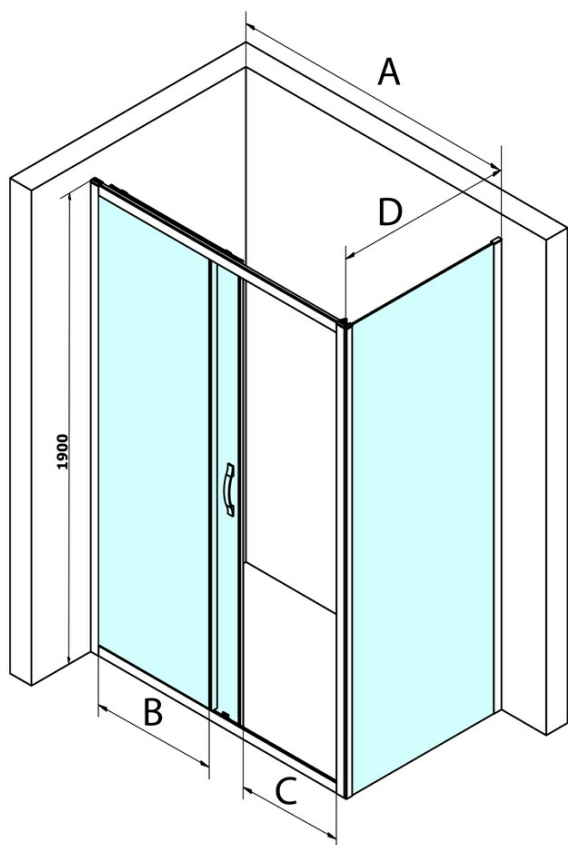

## Size

**Width:** 1000 mm  
**Height:** 1900 mm

## Properties

**Profile colour:** Chrome - polished aluminum  
**Shape:** Fixed panel for shower door  
**Glass colour:** BRICK glass  
**Glass finish:** Coated glass  
**Glass thickness:** 6 mm  
**Weight / Piece:** 34.0 kg  
**Packaging:** 1 Piece  
**Warranty:** 3 years

## Spare parts

SIGMA SIMPLY/BORG installation set (Order code: NDGS01)  
SIGMA SIMPLY installation kit for side wall (Order code: NDGS12)

Technical sheet

MODEL	A	B	C
GS1110	980-1020	430	400
GS1111	1080-1120	480	435
GS1112	1180-1220	530	485
GS1113	1280-1320	580	535
GS1114	1380-1420	630	585
GS4210	980-1020	430	400
GS4211	1080-1120	480	435
GS4212	1180-1220	530	485
GS4213	1280-1320	580	535
GS4214	1380-1420	630	585