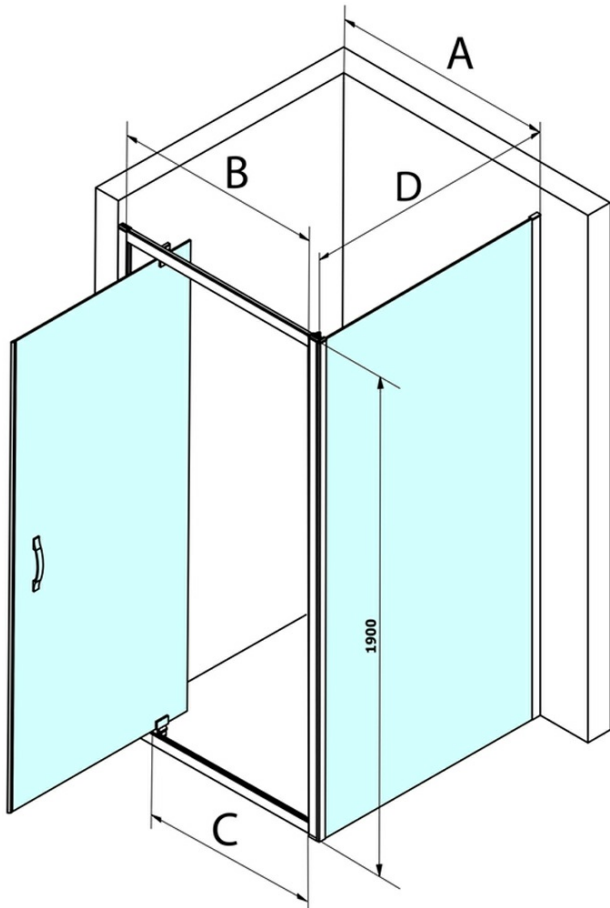

MODEL	A	B	C
GS1279	780-820	670	580
GS1296	880-920	770	680
GS3888	780-820	670	580
GS3899	880-920	770	680

MODEL	D
GS3170	680-700
GS3175	730-750
GS3180	780-800
GS3190	880-900
GS3110	980-1000
GS4370	680-700
GS4375	730-750
GS4380	780-800
GS4390	880-900
GS4310	980-1000