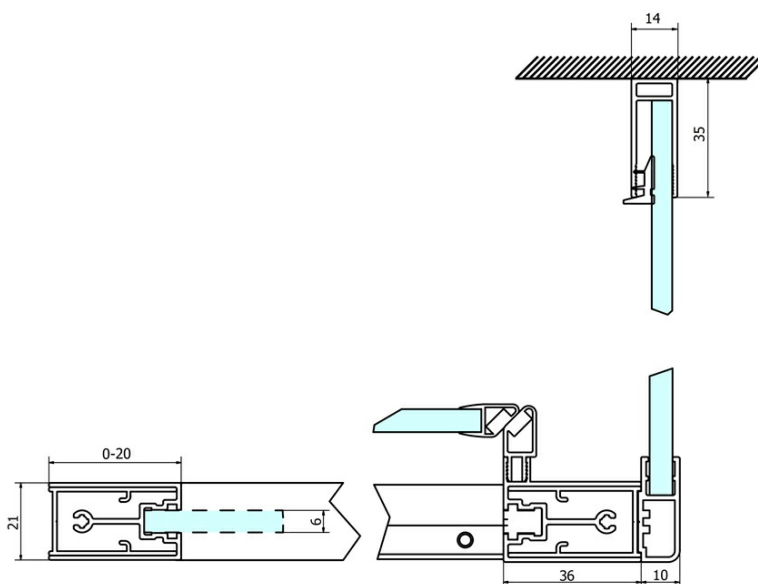

MODEL	A	B	C
GS1110	980-1020	430	400
GS1111	1080-1120	480	435
GS1112	1180-1220	530	485
GS1113	1280-1320	580	535
GS1114	1380-1420	630	585
GS4210	980-1020	430	400
GS4211	1080-1120	480	435
GS4212	1180-1220	530	485
GS4213	1280-1320	580	535
GS4214	1380-1420	630	585

MODEL	D
GS3170	680-700
GS3175	730-750
GS3180	780-800
GS3190	880-900
GS3110	980-1000
GS4370	680-700
GS4375	730-750
GS4380	780-800
GS4390	880-900
GS4310	980-1000