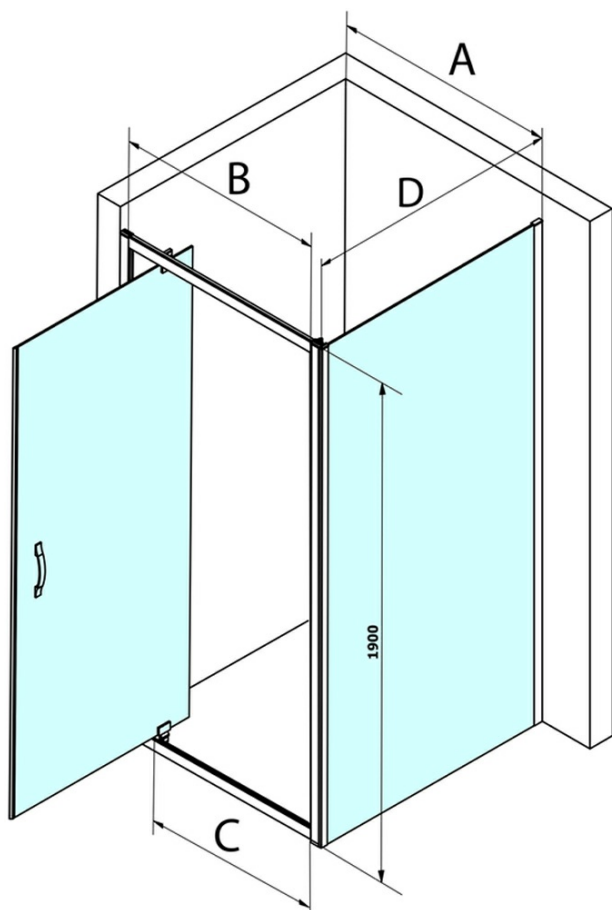

MODEL	A	B	C
GS1279	780-820	670	580
GS1296	880-920	770	680
GS3888	780-820	670	580
GS3899	880-920	770	680

MODEL	D
GS3170	680-700
GS3175	730-750
GS3180	780-800
GS3190	880-900
GS3110	980-1000
GS4370	680-700
GS4375	730-750
GS4380	780-800
GS4390	880-900
GS4310	980-1000