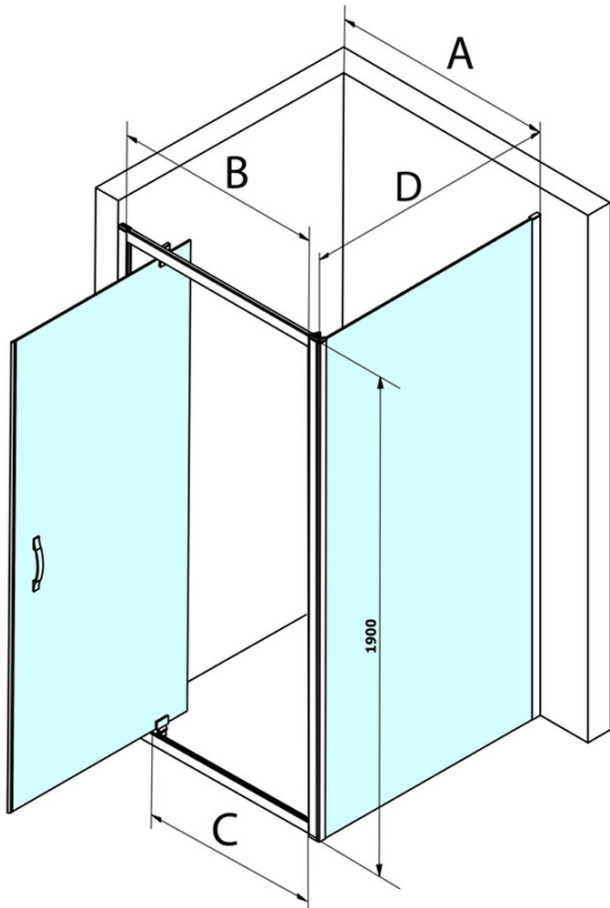

Order code: GS4310

Basic information

Brand: Gelco
Series: SIGMA SIMPLY

Size

Width: 1000 mm
Height: 1900 mm

Properties

Profile colour: Chrome - polished aluminum
Shape: Fixed panel for shower door
Glass colour: BRICK glass
Glass finish: Coated glass
Glass thickness: 6 mm
Weight / Piece: 34.0 kg
Packaging: 1 Piece
Warranty: 3 years

Spare parts

SIGMA SIMPLY/BORG installation set (Order code: NDGS01)
SIGMA SIMPLY installation kit for side wall (Order code: NDGS12)

Technical sheet

MODEL	A	B	C
GS1110	980-1020	430	400
GS1111	1080-1120	480	435
GS1112	1180-1220	530	485
GS1113	1280-1320	580	535
GS1114	1380-1420	630	585
GS4210	980-1020	430	400
GS4211	1080-1120	480	435
GS4212	1180-1220	530	485
GS4213	1280-1320	580	535
GS4214	1380-1420	630	585

MODEL	D
GS3170	680-700
GS3175	730-750
GS3180	780-800
GS3190	880-900
GS3110	980-1000
GS4370	680-700
GS4375	730-750
GS4380	780-800
GS4390	880-900
GS4310	980-1000

MODEL	A	B	C
GS1279	780-820	670	580
GS1296	880-920	770	680
GS3888	780-820	670	580
GS3899	880-920	770	680