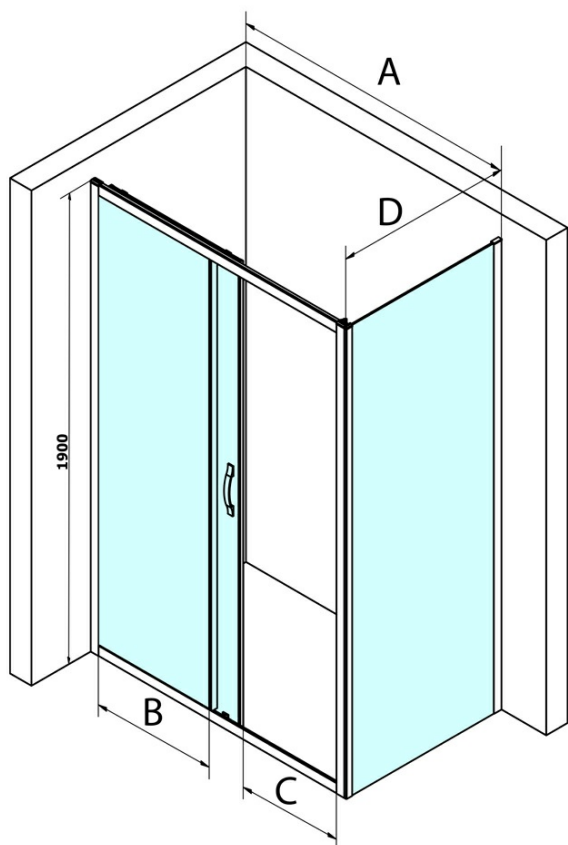

Order code: GS4310

Basic information

Brand: Gelco
Series: SIGMA SIMPLY

Size

Width: 1000 mm
Height: 1900 mm

Properties

Profile colour: Chrome - polished aluminum
Shape: Fixed panel for shower door
Glass colour: BRICK glass
Glass finish: Coated glass
Glass thickness: 6 mm
Weight / Piece: 34.0 kg
Packaging: 1 Piece
Warranty: 3 years

Spare parts

SIGMA SIMPLY/BORG installation set (Order code: NDGS01)
SIGMA SIMPLY installation kit for side wall (Order code: NDGS12)

Technical sheet

MODEL	A	B	C
GS1110	980-1020	430	400
GS1111	1080-1120	480	435
GS1112	1180-1220	530	485
GS1113	1280-1320	580	535
GS1114	1380-1420	630	585
GS4210	980-1020	430	400
GS4211	1080-1120	480	435
GS4212	1180-1220	530	485
GS4213	1280-1320	580	535
GS4214	1380-1420	630	585