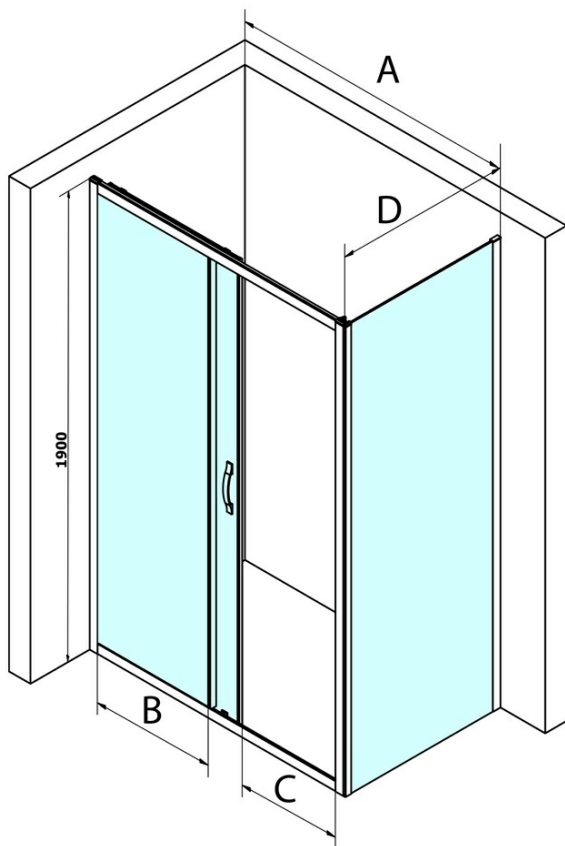

Order code: GS4310

Basic information

Brand: Gelco
Series: SIGMA SIMPLY

Size

Width: 1000 mm
Height: 1900 mm

Properties

Profile colour: Chrome - polished aluminum
Shape: Fixed panel for shower door
Glass colour: BRICK glass
Glass finish: Coated glass
Glass thickness: 6 mm
Weight / Piece: 34.0 kg
Packaging: 1 Piece
Warranty: 3 years

Spare parts

SIGMA SIMPLY/BORG installation set (Order code: NDGS01)
SIGMA SIMPLY installation kit for side wall (Order code: NDGS12)

Technical sheet

MODEL	A	B	C
GS1110	980-1020	430	400
GS1111	1080-1120	480	435
GS1112	1180-1220	530	485
GS1113	1280-1320	580	535
GS1114	1380-1420	630	585
GS4210	980-1020	430	400
GS4211	1080-1120	480	435
GS4212	1180-1220	530	485
GS4213	1280-1320	580	535
GS4214	1380-1420	630	585