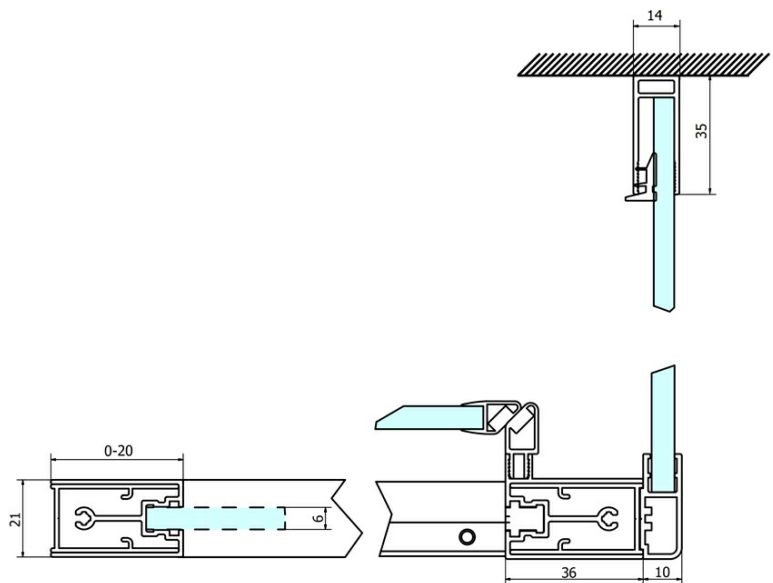

Order code: GS4310

Basic information

Brand: Gelco
Series: SIGMA SIMPLY

Size

Width: 1000 mm
Height: 1900 mm

Properties

Profile colour: Chrome - polished aluminum
Shape: Fixed panel for shower door
Glass colour: BRICK glass
Glass finish: Coated glass
Glass thickness: 6 mm
Weight / Piece: 34.0 kg
Packaging: 1 Piece
Warranty: 3 years

Spare parts

SIGMA SIMPLY/BORG installation set (Order code: NDGS01)
SIGMA SIMPLY installation kit for side wall (Order code: NDGS12)

Technical sheet

MODEL	A	B	C
GS1110	980-1020	430	400
GS1111	1080-1120	480	435
GS1112	1180-1220	530	485
GS1113	1280-1320	580	535
GS1114	1380-1420	630	585
GS4210	980-1020	430	400
GS4211	1080-1120	480	435
GS4212	1180-1220	530	485
GS4213	1280-1320	580	535
GS4214	1380-1420	630	585

MODEL	D
GS3170	680-700
GS3175	730-750
GS3180	780-800
GS3190	880-900
GS3110	980-1000
GS4370	680-700
GS4375	730-750
GS4380	780-800
GS4390	880-900
GS4310	980-1000

MODEL	A	B	C
GS1279	780-820	670	580
GS1296	880-920	770	680
GS3888	780-820	670	580
GS3899	880-920	770	680

MODEL	D
GS3170	680-700
GS3175	730-750
GS3180	780-800
GS3190	880-900
GS3110	980-1000
GS4370	680-700
GS4375	730-750
GS4380	780-800
GS4390	880-900
GS4310	980-1000