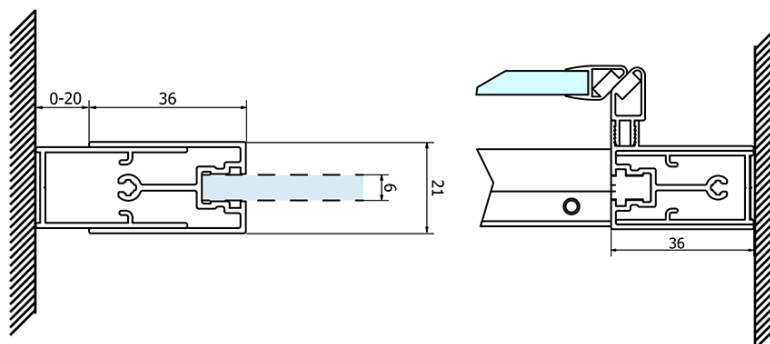

Order code: GS4212

Basic information

Brand: Gelco
Series: SIGMA SIMPLY

Size

Width: 1200 mm
Height: 1900 mm

Properties

Profile colour: Chrome - polished aluminum
Shape: Alcove door
Type of opening: Sliding door
Opening direction: Versatile
Opening width: 485 mm
Glass colour: BRICK glass
Glass finish: Coated glass
Glass thickness: 6 mm
Installation width from: 1170 mm
Installation width up to: 1210 mm
Properties: Framed design
Weight / Piece: 43.0 kg
Packaging: 1 Piece
Warranty: 3 years

Spare parts

SIGMA SIMPLY pair of vertical seals for fixed and movable glass (Order code: NDGS02)
SIGMA SIMPLY/BORG upper roller (Order code: NDGS05)
SIGMA SIMPLY magnetic seal for sliding doors, set (Order code: NDGS07)
SIGMA SIMPLY/BORG installation set (Order code: NDGS01)
SIGMA SIMPLY/BORG lower tiltable roller (Order code: NDGS04)
SIGMA SIMPLY handle (Order code: NDGS06)

Technical sheet

MODEL	A	B	C
GS1110	970-1010	430	400
GS1111	1070-1110	480	435
GS1112	1170-1210	530	485
GS1113	1270-1310	580	535
GS1114	1370-1410	630	585
GS4210	970-1010	430	400
GS4211	1070-1110	480	435
GS4212	1170-1210	530	485
GS4213	1270-1310	580	535
GS4214	1370-1410	630	585