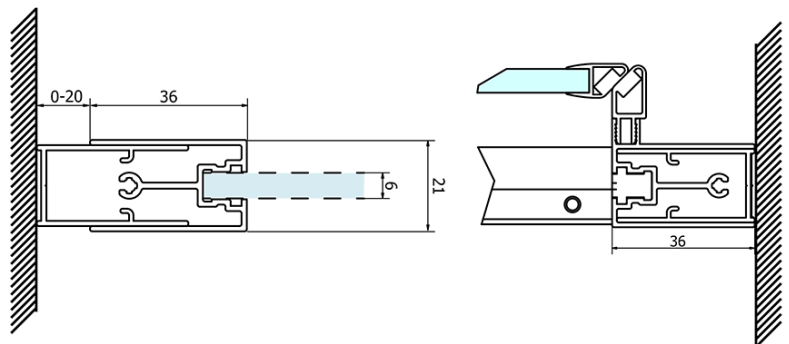

Order code: GS4212

Basic information

Brand: Gelco
Series: SIGMA SIMPLY

Size

Width: 1200 mm
Height: 1900 mm

Properties

Profile colour: Chrome - polished aluminum
Shape: Alcove door
Type of opening: Sliding door
Opening direction: Versatile
Opening width: 485 mm
Glass colour: BRICK glass
Glass finish: Coated glass
Glass thickness: 6 mm
Installation width from: 1170 mm
Installation width up to: 1210 mm
Properties: Framed design
Weight / Piece: 43.0 kg
Packaging: 1 Piece
Warranty: 3 years

Spare parts

SIGMA SIMPLY pair of vertical seals for fixed and movable glass (Order code: NDGS02)
SIGMA SIMPLY/BORG upper roller (Order code: NDGS05)
SIGMA SIMPLY magnetic seal for sliding doors, set (Order code: NDGS07)
SIGMA SIMPLY/BORG installation set (Order code: NDGS01)
SIGMA SIMPLY/BORG lower tiltable roller (Order code: NDGS04)
SIGMA SIMPLY handle (Order code: NDGS06)

Technical sheet

| MODEL | A | B | C |
|--------|-----------|-----|-----|
| GS1110 | 970-1010 | 430 | 400 |
| GS1111 | 1070-1110 | 480 | 435 |
| GS1112 | 1170-1210 | 530 | 485 |
| GS1113 | 1270-1310 | 580 | 535 |
| GS1114 | 1370-1410 | 630 | 585 |
| GS4210 | 970-1010 | 430 | 400 |
| GS4211 | 1070-1110 | 480 | 435 |
| GS4212 | 1170-1210 | 530 | 485 |
| GS4213 | 1270-1310 | 580 | 535 |
| GS4214 | 1370-1410 | 630 | 585 |