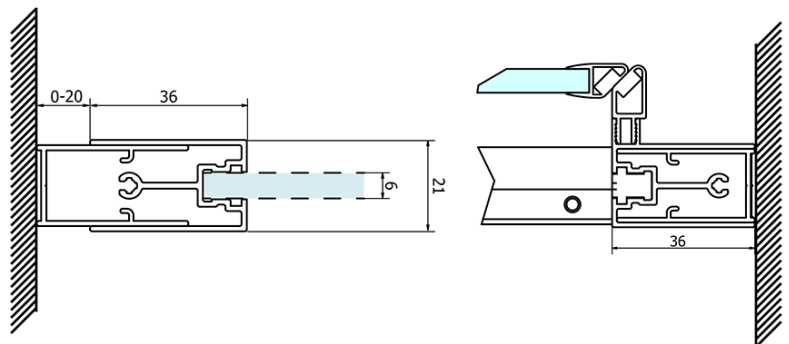

Order code: GS4212

Basic information

Brand: Gelco
Series: SIGMA SIMPLY

Size

Width: 1200 mm
Height: 1900 mm

Properties

Profile colour: Chrome - polished aluminum
Shape: Alcove door
Type of opening: Sliding door
Opening direction: Versatile
Opening width: 485 mm
Glass colour: BRICK glass
Glass finish: Coated glass
Glass thickness: 6 mm
Installation width from: 1170 mm
Installation width up to: 1210 mm
Properties: Framed design
Weight / Piece: 43.0 kg
Packaging: 1 Piece
Warranty: 3 years

Spare parts

SIGMA SIMPLY pair of vertical seals for fixed and movable glass (Order code: NDGS02)
SIGMA SIMPLY/BORG upper roller (Order code: NDGS05)
SIGMA SIMPLY magnetic seal for sliding doors, set (Order code: NDGS07)
SIGMA SIMPLY/BORG installation set (Order code: NDGS01)
SIGMA SIMPLY/BORG lower tiltable roller (Order code: NDGS04)
SIGMA SIMPLY handle (Order code: NDGS06)

Technical sheet

MODEL	A	B	C
GS1110	970-1010	430	400
GS1111	1070-1110	480	435
GS1112	1170-1210	530	485
GS1113	1270-1310	580	535
GS1114	1370-1410	630	585
GS4210	970-1010	430	400
GS4211	1070-1110	480	435
GS4212	1170-1210	530	485
GS4213	1270-1310	580	535
GS4214	1370-1410	630	585