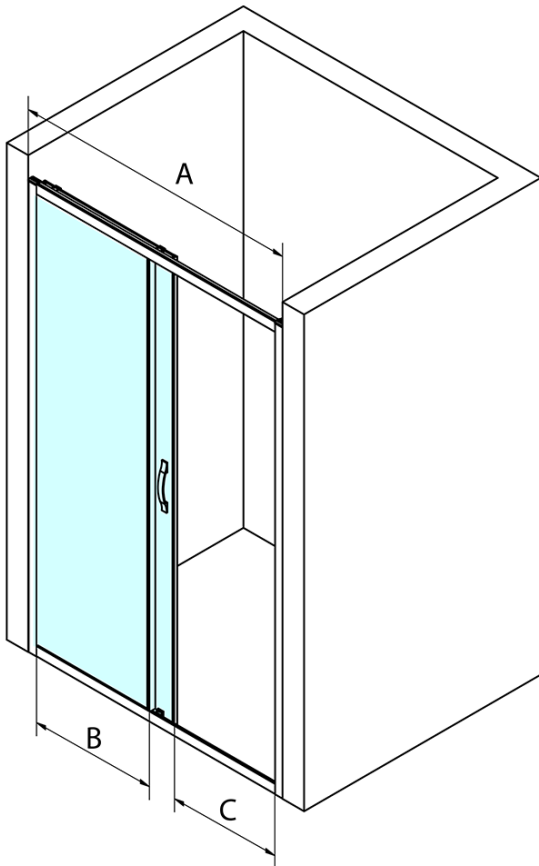

Technical sheet