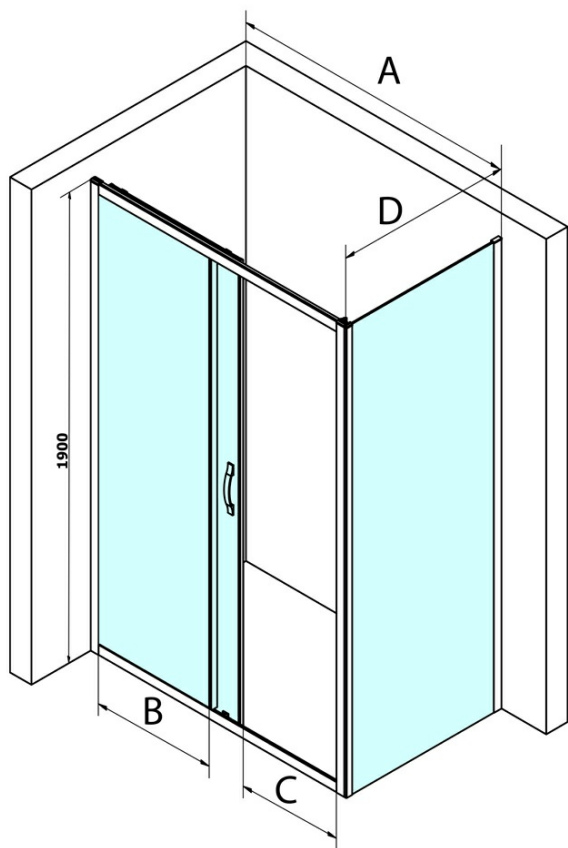

Order code: GS4211

Basic information

Brand: Gelco
Series: SIGMA SIMPLY

Size

Width: 1100 mm
Height: 1900 mm

Properties

Profile colour: Chrome - polished aluminum
Shape: Alcove door
Type of opening: Sliding door
Opening direction: Versatile
Opening width: 435 mm
Glass colour: BRICK glass
Glass finish: Coated glass
Glass thickness: 6 mm
Installation width from: 1070 mm
Installation width up to: 1110 mm
Properties: Framed design
Weight / Piece: 40.0 kg
Packaging: 1 Piece
Warranty: 3 years

Spare parts

Set of vertical seals for 6/6mm glass, 1900mm (Order code: NDGS02)
SIGMA SIMPLY/BORG upper roller (Order code: NDGS05)
SIGMA SIMPLY/BORG installation set (Order code: NDGS01)
Set of 45° magnetic seals for glass 6mm and profile, 1900mm (Order code: NDGS07)
SIGMA SIMPLY/BORG lower tiltable roller (Order code: NDGS04)
SIGMA SIMPLY handle (Order code: NDGS06)

Technical sheet

MODEL	A	B	C
GS1110	970-1010	430	400
GS1111	1070-1110	480	435
GS1112	1170-1210	530	485
GS1113	1270-1310	580	535
GS1114	1370-1410	630	585
GS4210	970-1010	430	400
GS4211	1070-1110	480	435
GS4212	1170-1210	530	485
GS4213	1270-1310	580	535
GS4214	1370-1410	630	585