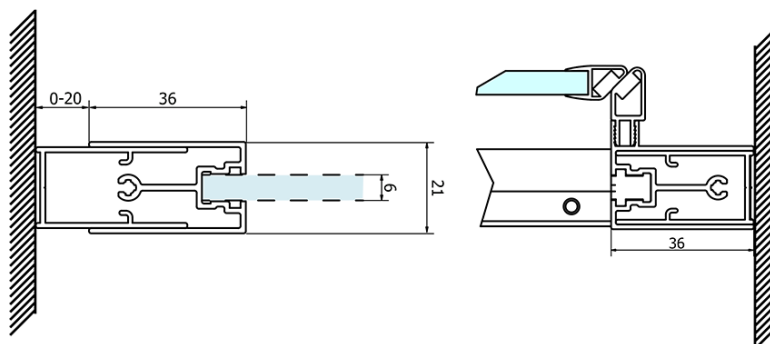

Order code: GS4211

Basic information

Brand: Gelco
Series: SIGMA SIMPLY

Size

Width: 1100 mm
Height: 1900 mm

Properties

Profile colour: Chrome - polished aluminum
Shape: Alcove door
Type of opening: Sliding door
Opening direction: Versatile
Opening width: 435 mm
Glass colour: BRICK glass
Glass finish: Coated glass
Glass thickness: 6 mm
Installation width from: 1070 mm
Installation width up to: 1110 mm
Properties: Framed design
Weight / Piece: 40.0 kg
Packaging: 1 Piece
Warranty: 3 years

Spare parts

Set of vertical seals for 6/6mm glass, 1900mm (Order code: NDGS02)
SIGMA SIMPLY/BORG upper roller (Order code: NDGS05)
SIGMA SIMPLY/BORG installation set (Order code: NDGS01)
Set of 45° magnetic seals for glass 6mm and profile, 1900mm (Order code: NDGS07)
SIGMA SIMPLY/BORG lower tiltable roller (Order code: NDGS04)
SIGMA SIMPLY handle (Order code: NDGS06)

Technical sheet

MODEL	A	B	C
GS1110	970-1010	430	400
GS1111	1070-1110	480	435
GS1112	1170-1210	530	485
GS1113	1270-1310	580	535
GS1114	1370-1410	630	585
GS4210	970-1010	430	400
GS4211	1070-1110	480	435
GS4212	1170-1210	530	485
GS4213	1270-1310	580	535
GS4214	1370-1410	630	585