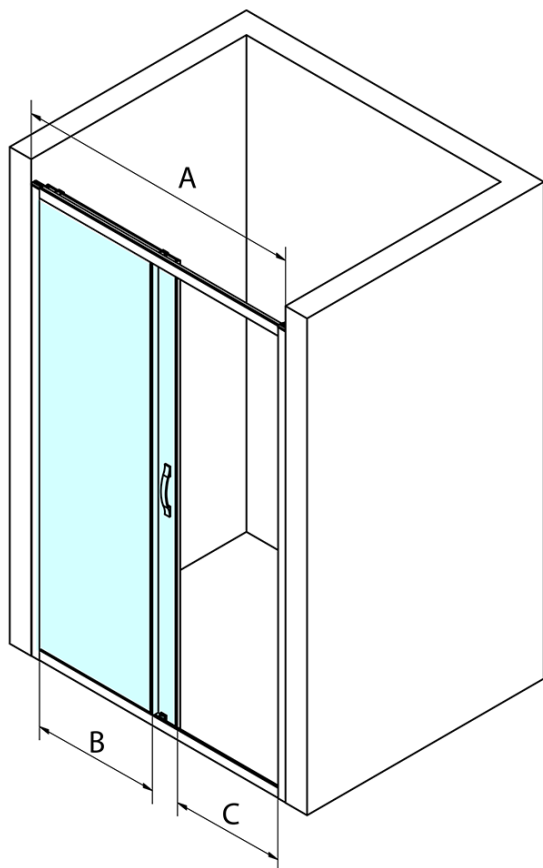

Technical sheet