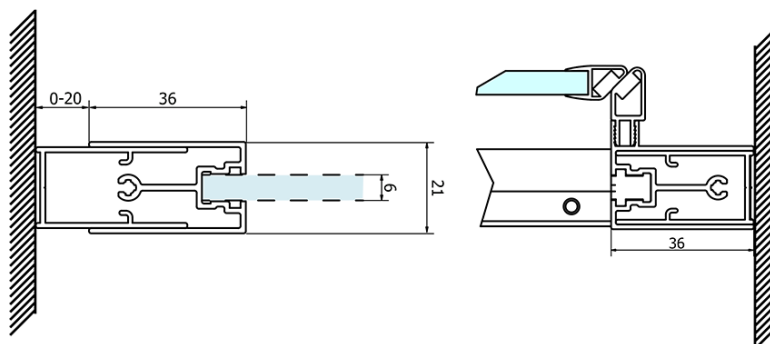

Order code: GS4211

Basic information

Brand: Gelco
Series: SIGMA SIMPLY

Size

Width: 1100 mm
Height: 1900 mm

Properties

Profile colour: Chrome - polished aluminum
Shape: Alcove door
Type of opening: Sliding door
Opening direction: Versatile
Opening width: 435 mm
Glass colour: BRICK glass
Glass finish: Coated glass
Glass thickness: 6 mm
Installation width from: 1070 mm
Installation width up to: 1110 mm
Properties: Framed design
Weight / Piece: 40.0 kg
Packaging: 1 Piece
Warranty: 3 years

Spare parts

SIGMA SIMPLY pair of vertical seals for fixed and movable glass (Order code: NDGS02)
SIGMA SIMPLY/BORG upper roller (Order code: NDGS05)
SIGMA SIMPLY/BORG installation set (Order code: NDGS01)
SIGMA SIMPLY magnetic seal for sliding doors, set (Order code: NDGS07)
SIGMA SIMPLY/BORG lower tiltable roller (Order code: NDGS04)
SIGMA SIMPLY handle (Order code: NDGS06)

Technical sheet

MODEL	A	B	C
GS1110	970-1010	430	400
GS1111	1070-1110	480	435
GS1112	1170-1210	530	485
GS1113	1270-1310	580	535
GS1114	1370-1410	630	585
GS4210	970-1010	430	400
GS4211	1070-1110	480	435
GS4212	1170-1210	530	485
GS4213	1270-1310	580	535
GS4214	1370-1410	630	585