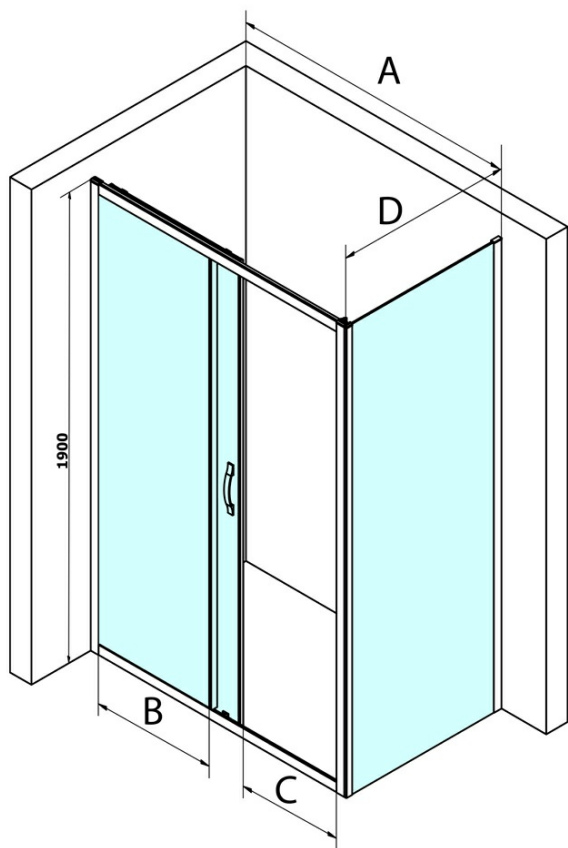

Order code: GS4211

Basic information

Brand: Gelco
Series: SIGMA SIMPLY

Size

Width: 1100 mm
Height: 1900 mm

Properties

Profile colour: Chrome - polished aluminum
Shape: Alcove door
Type of opening: Sliding door
Opening direction: Versatile
Opening width: 435 mm
Glass colour: BRICK glass
Glass finish: Coated glass
Glass thickness: 6 mm
Installation width from: 1070 mm
Installation width up to: 1110 mm
Properties: Framed design
Weight / Piece: 40.0 kg
Packaging: 1 Piece
Warranty: 3 years

Spare parts

SIGMA SIMPLY pair of vertical seals for fixed and movable glass (Order code: NDGS02)
SIGMA SIMPLY/BORG upper roller (Order code: NDGS05)
SIGMA SIMPLY/BORG installation set (Order code: NDGS01)
SIGMA SIMPLY magnetic seal for sliding doors, set (Order code: NDGS07)
SIGMA SIMPLY/BORG lower tiltable roller (Order code: NDGS04)
SIGMA SIMPLY handle (Order code: NDGS06)

Technical sheet

MODEL	A	B	C
GS1110	970-1010	430	400
GS1111	1070-1110	480	435
GS1112	1170-1210	530	485
GS1113	1270-1310	580	535
GS1114	1370-1410	630	585
GS4210	970-1010	430	400
GS4211	1070-1110	480	435
GS4212	1170-1210	530	485
GS4213	1270-1310	580	535
GS4214	1370-1410	630	585