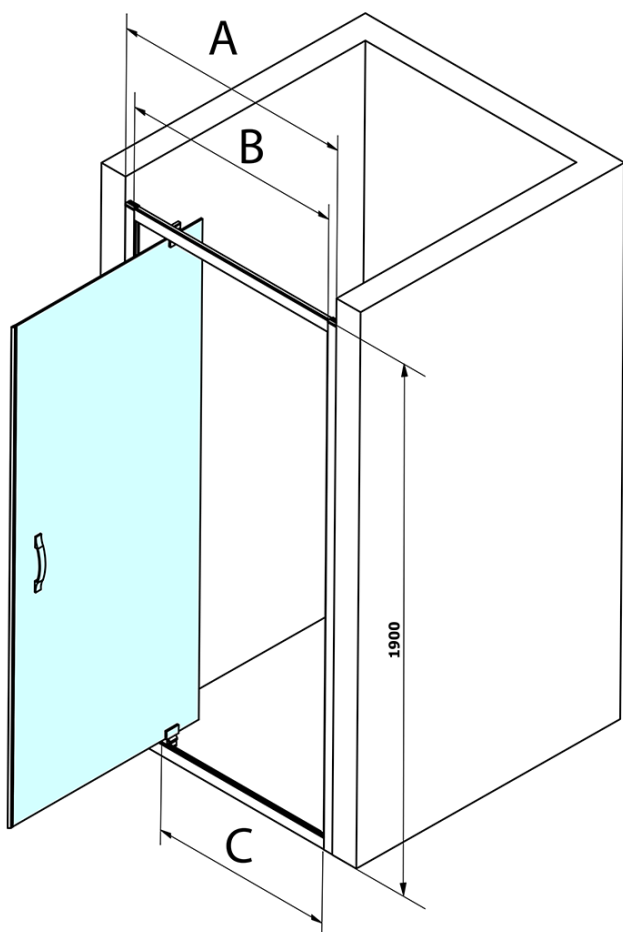

Order code: GS3899

Basic information

Brand: Gelco
Series: SIGMA SIMPLY

Size

Width: 900 mm
Height: 1900 mm

Properties

Profile colour: Chrome - polished aluminum
Shape: Alcove door
Type of opening: Single pivot door
Opening direction: Versatile
Opening width: 680 mm
Glass colour: BRICK glass
Glass finish: Coated glass
Glass thickness: 6 mm
Installation width from: 870 mm
Installation width up to: 910 mm
Properties: Framed design
Weight / Piece: 29.5 kg
Packaging: 1 Piece
Warranty: 3 years

Spare parts

Set of 45° magnetic seals for glass 6mm and profile, 1900mm (Order code: NDGS07)
SIGMA SIMPLY/BORG installation set (Order code: NDGS01)
Bottom seal for door, glass 6mm, 1000mm (Order code: NDGS14)
Bubble seal for 6mm glass, 2000mm (Order code: NDGS16)
SIGMA SIMPLY handle (Order code: NDGS06)
Set of 45° magnetic seals for glass 6mm and profile, 1900mm (Order code: NDGS13)

Technical sheet

MODEL	A	B	C
GS1279	770-810	670	580
GS1296	870-910	770	680
GS3888	770-810	670	580
GS3899	870-910	770	680

MODEL	A	B	C
GS1279	780-820	670	580
GS1296	880-920	770	680
GS3888	780-820	670	580
GS3899	880-920	770	680