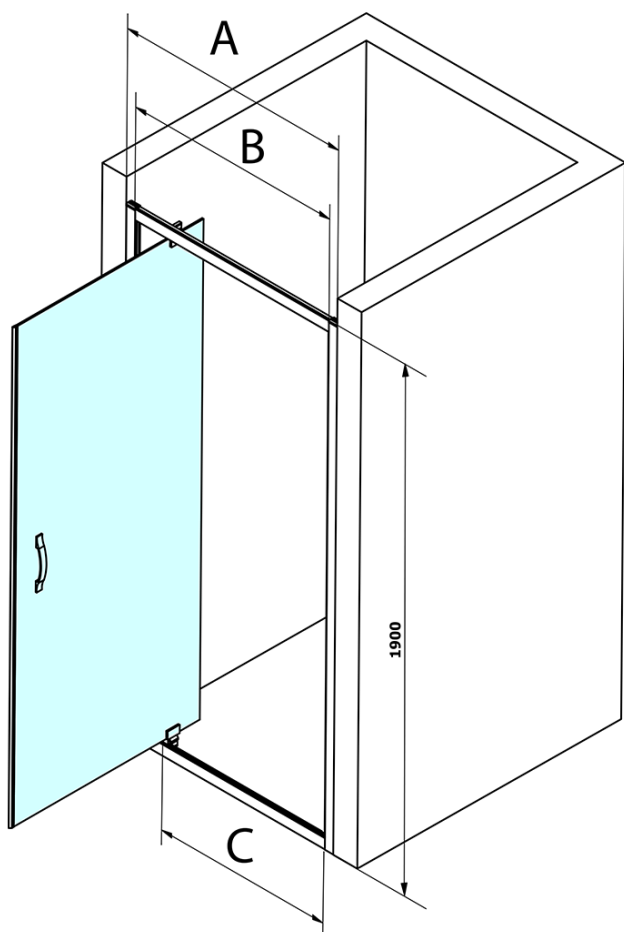

Order code: GS3899

Basic information

Brand: Gelco
Series: SIGMA SIMPLY

Size

Width: 900 mm
Height: 1900 mm

Properties

Profile colour: Chrome - polished aluminum
Shape: Alcove door
Type of opening: Single pivot door
Opening direction: Versatile
Opening width: 680 mm
Glass colour: BRICK glass
Glass finish: Coated glass
Glass thickness: 6 mm
Installation width from: 870 mm
Installation width up to: 910 mm
Properties: Framed design
Weight / Piece: 29.5 kg
Packaging: 1 Piece
Warranty: 3 years

Spare parts

Set of 45° magnetic seals for glass 6mm and profile, 1900mm (Order code: NDGS07)
SIGMA SIMPLY/BORG installation set (Order code: NDGS01)
Bottom seal for door, glass 6mm, 1000mm (Order code: NDGS14)
Bubble seal for 6mm glass, 2000mm (Order code: NDGS16)
SIGMA SIMPLY handle (Order code: NDGS06)
Set of 45° magnetic seals for glass 6mm and profile, 1900mm (Order code: NDGS13)

Technical sheet

MODEL	A	B	C
GS1279	770-810	670	580
GS1296	870-910	770	680
GS3888	770-810	670	580
GS3899	870-910	770	680

MODEL	A	B	C
GS1279	780-820	670	580
GS1296	880-920	770	680
GS3888	780-820	670	580
GS3899	880-920	770	680