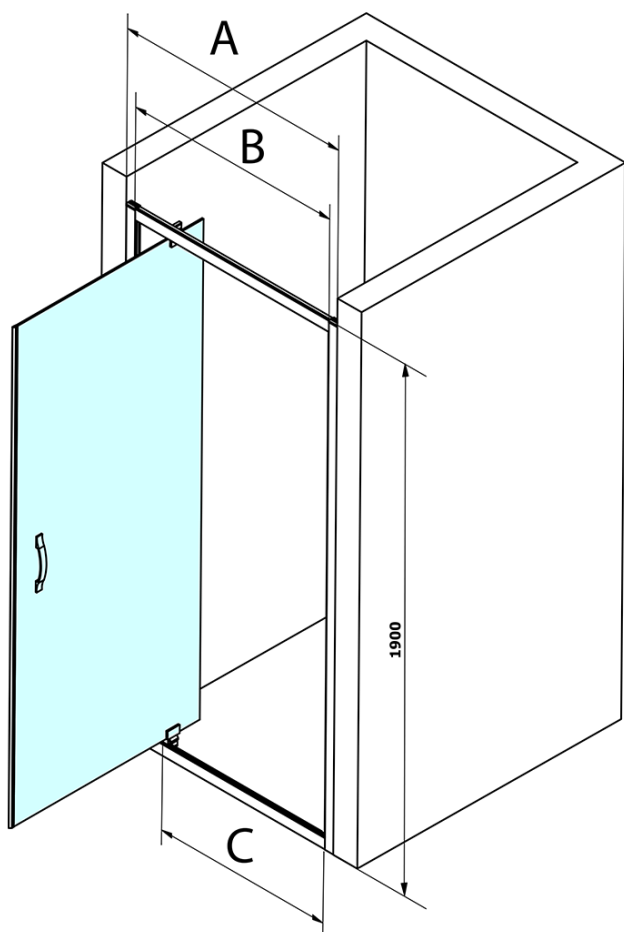

Technical sheet