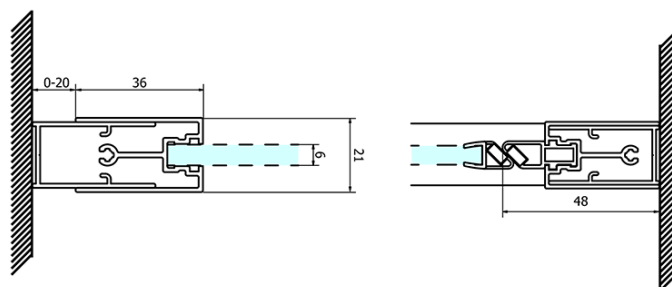

## Size

**Width:** 900 mm  
**Height:** 1900 mm

## Properties

**Profile colour:** Chrome - polished aluminum  
**Shape:** Alcove door  
**Type of opening:** Single pivot door  
**Opening direction:** Versatile  
**Opening width:** 680 mm  
**Glass colour:** BRICK glass  
**Glass finish:** Coated glass  
**Glass thickness:** 6 mm  
**Installation width from:** 870 mm  
**Installation width up to:** 910 mm  
**Properties:** Framed design  
**Weight / Piece:** 29.5 kg  
**Packaging:** 1 Piece  
**Warranty:** 3 years

## Spare parts

SIGMA SIMPLY magnetic seal for sliding doors, set (Order code: NDGS07)

SIGMA SIMPLY/BORG installation set (Order code: NDGS01)

SIGMA SIMPLY Bottom seal 6 mm (Order code: NDGS14)

SIGMA SIMPLY bubble seal (Order code: NDGS16)

SIGMA SIMPLY handle (Order code: NDGS06)

SIGMA SIMPLY set of magnetic seals (Order code: NDGS13)

Technical sheet

MODEL	A	B	C
GS1279	770-810	670	580
GS1296	870-910	770	680
GS3888	770-810	670	580
GS3899	870-910	770	680