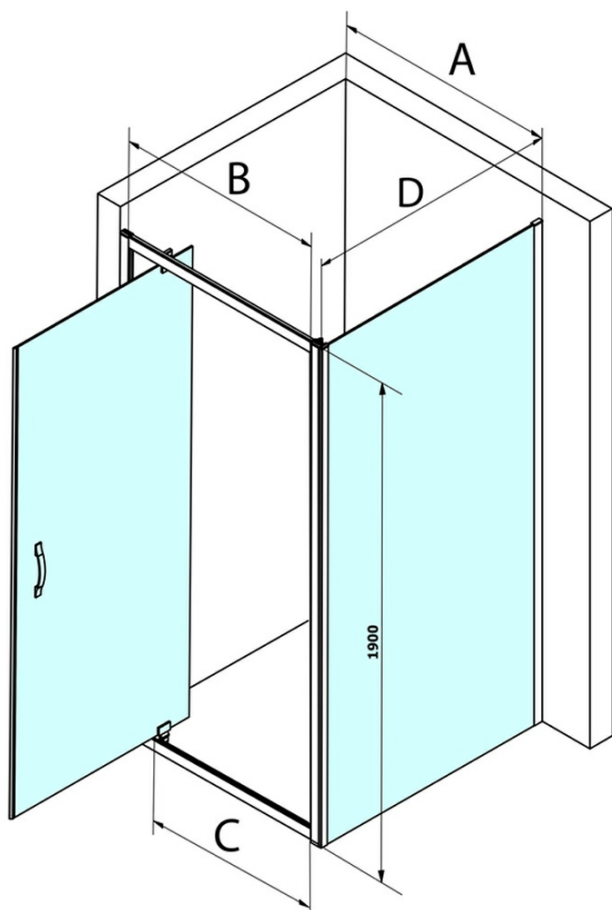

## Size

**Width:** 900 mm  
**Height:** 1900 mm

## Properties

**Profile colour:** Chrome - polished aluminum  
**Shape:** Alcove door  
**Type of opening:** Single pivot door  
**Opening direction:** Versatile  
**Opening width:** 680 mm  
**Glass colour:** BRICK glass  
**Glass finish:** Coated glass  
**Glass thickness:** 6 mm  
**Installation width from:** 870 mm  
**Installation width up to:** 910 mm  
**Properties:** Framed design  
**Weight / Piece:** 29.5 kg  
**Packaging:** 1 Piece  
**Warranty:** 3 years

SIGMA SIMPLY handle (Order code: NDGS06)

SIGMA SIMPLY set of magnetic seals (Order code: NDGS13)

Technical sheet

MODEL	A	B	C
GS1279	770-810	670	580
GS1296	870-910	770	680
GS3888	770-810	670	580
GS3899	870-910	770	680