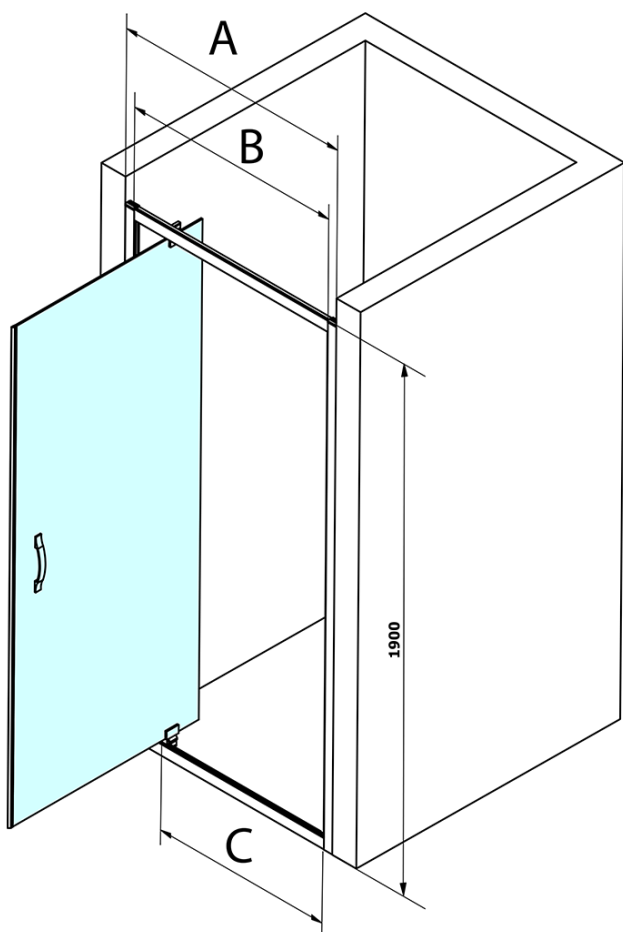

Technical sheet