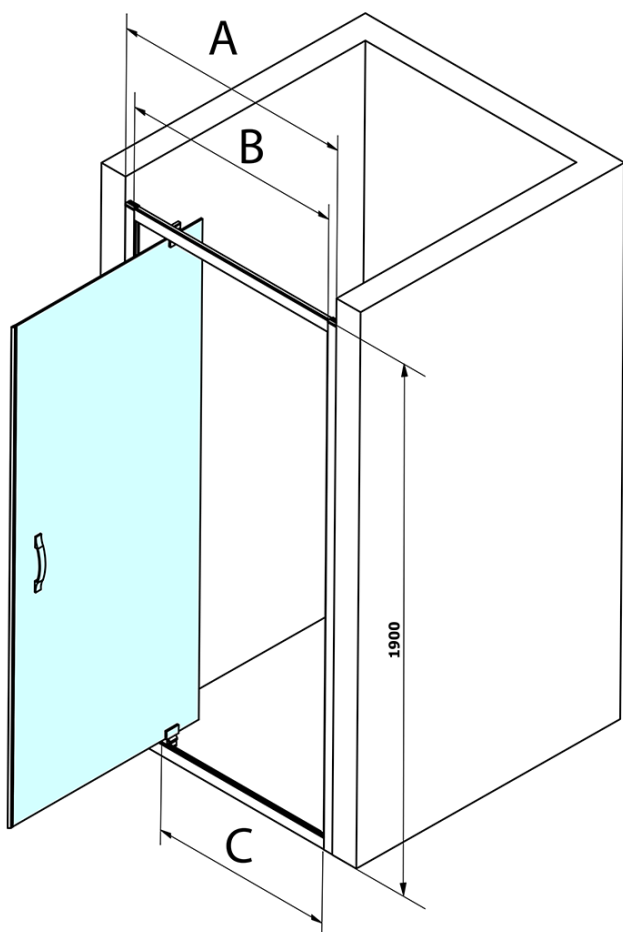

Order code: GS3888

Basic information

Brand: Gelco
Series: SIGMA SIMPLY

Size

Width: 800 mm
Height: 1900 mm

Properties

Profile colour: Chrome - polished aluminum
Shape: Alcove door
Type of opening: Single pivot door
Opening direction: Versatile
Opening width: 580 mm
Glass colour: BRICK glass
Glass finish: Coated glass
Glass thickness: 6 mm
Installation width from: 770 mm
Installation width up to: 810 mm
Properties: Framed design
Weight / Piece: 28.0 kg
Packaging: 1 Piece
Warranty: 3 years

Spare parts

SIGMA SIMPLY/BORG installation set (Order code: NDGS01)
Set of 45° magnetic seals for glass 6mm and profile, 1900mm (Order code: NDGS07)
Bottom seal for door, glass 6mm, 1000mm (Order code: NDGS14)
SIGMA SIMPLY handle (Order code: NDGS06)
Bubble seal for 6mm glass, 2000mm (Order code: NDGS16)
Set of 45° magnetic seals for glass 6mm and profile, 1900mm (Order code: NDGS13)

Technical sheet

MODEL	A	B	C
GS1279	770-810	670	580
GS1296	870-910	770	680
GS3888	770-810	670	580
GS3899	870-910	770	680

MODEL	A	B	C
GS1279	780-820	670	580
GS1296	880-920	770	680
GS3888	780-820	670	580
GS3899	880-920	770	680