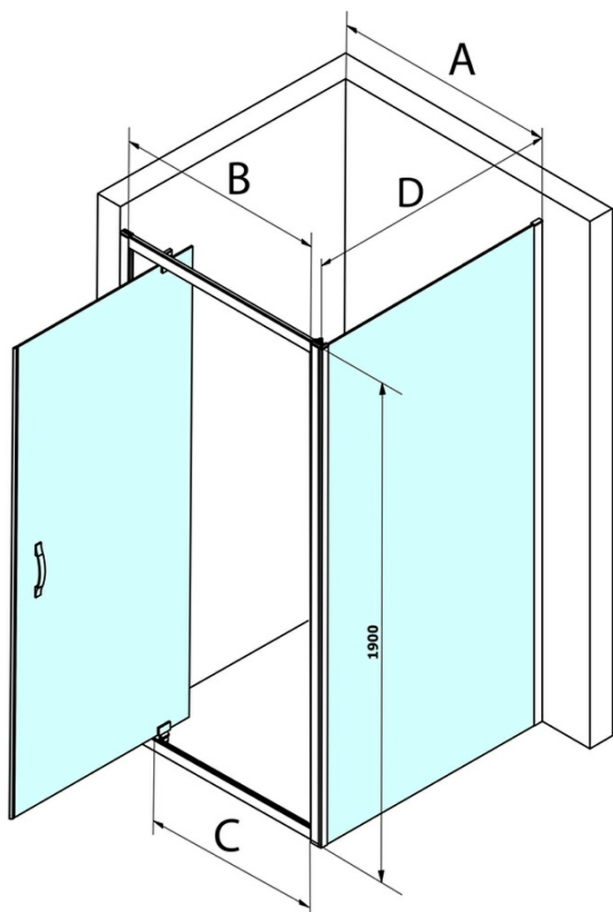

Order code: GS3888

Basic information

Brand: Gelco
Series: SIGMA SIMPLY

Size

Width: 800 mm
Height: 1900 mm

Properties

Profile colour: Chrome - polished aluminum
Shape: Alcove door
Type of opening: Single pivot door
Opening direction: Versatile
Opening width: 580 mm
Glass colour: BRICK glass
Glass finish: Coated glass
Glass thickness: 6 mm
Installation width from: 770 mm
Installation width up to: 810 mm
Properties: Framed design
Weight / Piece: 28.0 kg
Packaging: 1 Piece
Warranty: 3 years

Spare parts

SIGMA SIMPLY/BORG installation set (Order code: NDGS01)
SIGMA SIMPLY magnetic seal for sliding doors, set (Order code: NDGS07)
SIGMA SIMPLY Bottom seal 6 mm (Order code: NDGS14)
SIGMA SIMPLY handle (Order code: NDGS06)
SIGMA SIMPLY bubble seal (Order code: NDGS16)
SIGMA SIMPLY set of magnetic seals (Order code: NDGS13)

Technical sheet

MODEL	A	B	C
GS1279	770-810	670	580
GS1296	870-910	770	680
GS3888	770-810	670	580
GS3899	870-910	770	680

MODEL	A	B	C
GS1279	780-820	670	580
GS1296	880-920	770	680
GS3888	780-820	670	580
GS3899	880-920	770	680