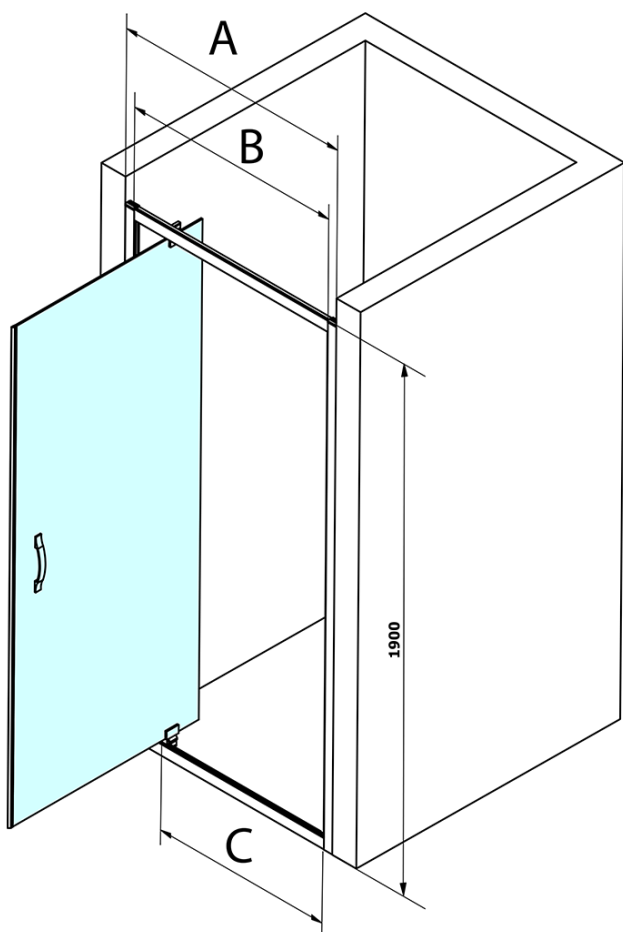

Order code: GS3888

Basic information

Brand: Gelco
Series: SIGMA SIMPLY

Size

Width: 800 mm
Height: 1900 mm

Properties

Profile colour: Chrome - polished aluminum
Shape: Alcove door
Type of opening: Single pivot door
Opening direction: Versatile
Opening width: 580 mm
Glass colour: BRICK glass
Glass finish: Coated glass
Glass thickness: 6 mm
Installation width from: 770 mm
Installation width up to: 810 mm
Properties: Framed design
Weight / Piece: 28.0 kg
Packaging: 1 Piece
Warranty: 3 years

Spare parts

SIGMA SIMPLY/BORG installation set (Order code: NDGS01)
SIGMA SIMPLY magnetic seal for sliding doors, set (Order code: NDGS07)
SIGMA SIMPLY Bottom seal 6 mm (Order code: NDGS14)
SIGMA SIMPLY handle (Order code: NDGS06)
SIGMA SIMPLY bubble seal (Order code: NDGS16)
SIGMA SIMPLY set of magnetic seals (Order code: NDGS13)

Technical sheet

MODEL	A	B	C
GS1279	770-810	670	580
GS1296	870-910	770	680
GS3888	770-810	670	580
GS3899	870-910	770	680

MODEL	A	B	C
GS1279	780-820	670	580
GS1296	880-920	770	680
GS3888	780-820	670	580
GS3899	880-920	770	680