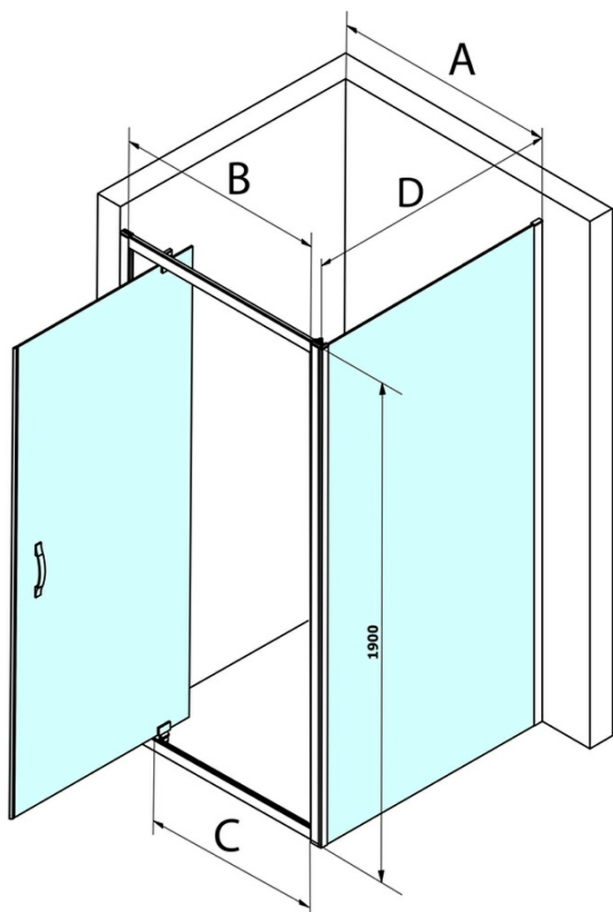

SIGMA SIMPLY Side Panel, 900mm, clear glass

Order code: GS3190

Basic information

Brand: Gelco
Series: SIGMA SIMPLY

Size

Width: 900 mm
Height: 1900 mm

Properties

Profile colour: Chrome - polished aluminum
Shape: Fixed panel for shower door
Glass colour: TRANSPARENT glass
Glass finish: Coated glass
Glass thickness: 6 mm
Weight / Piece: 31.0 kg
Packaging: 1 Piece
Warranty: 3 years

Spare parts

SIGMA SIMPLY/BORG installation set (Order code: NDGS01)
SIGMA SIMPLY installation kit for side wall (Order code: NDGS12)

Technical sheet

MODEL	A	B	C
GS1110	980-1020	430	400
GS1111	1080-1120	480	435
GS1112	1180-1220	530	485
GS1113	1280-1320	580	535
GS1114	1380-1420	630	585
GS4210	980-1020	430	400
GS4211	1080-1120	480	435
GS4212	1180-1220	530	485
GS4213	1280-1320	580	535
GS4214	1380-1420	630	585

MODEL	D
GS3170	680-700
GS3175	730-750
GS3180	780-800
GS3190	880-900
GS3110	980-1000
GS4370	680-700
GS4375	730-750
GS4380	780-800
GS4390	880-900
GS4310	980-1000

MODEL	A	B	C
GS1279	780-820	670	580
GS1296	880-920	770	680
GS3888	780-820	670	580
GS3899	880-920	770	680