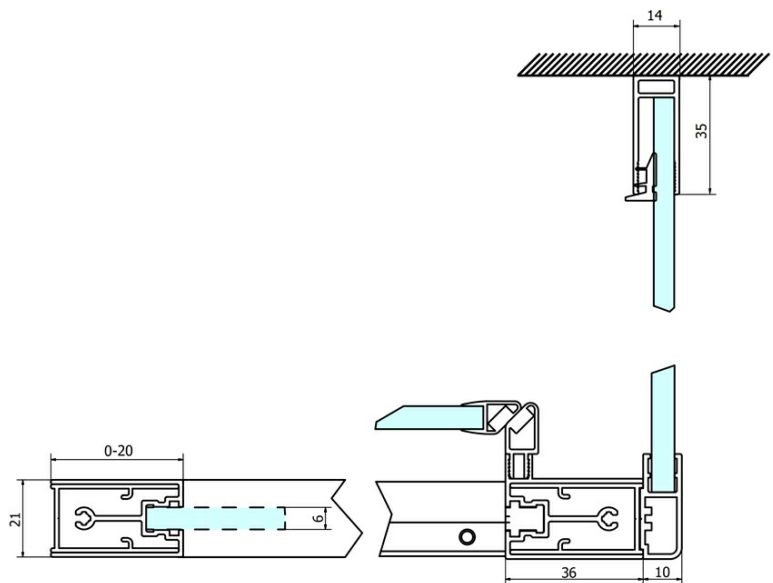

SIGMA SIMPLY Side Panel, 900mm, clear glass

Order code: GS3190

Basic information

Brand: Gelco
Series: SIGMA SIMPLY

Size

Width: 900 mm
Height: 1900 mm

Properties

Profile colour: Chrome - polished aluminum
Shape: Fixed panel for shower door
Glass colour: TRANSPARENT glass
Glass finish: Coated glass
Glass thickness: 6 mm
Weight / Piece: 31.0 kg
Packaging: 1 Piece
Warranty: 3 years

Spare parts

SIGMA SIMPLY/BORG installation set (Order code: NDGS01)
SIGMA SIMPLY installation kit for side wall (Order code: NDGS12)

Technical sheet

MODEL	A	B	C
GS1110	980-1020	430	400
GS1111	1080-1120	480	435
GS1112	1180-1220	530	485
GS1113	1280-1320	580	535
GS1114	1380-1420	630	585
GS4210	980-1020	430	400
GS4211	1080-1120	480	435
GS4212	1180-1220	530	485
GS4213	1280-1320	580	535
GS4214	1380-1420	630	585

MODEL	D
GS3170	680-700
GS3175	730-750
GS3180	780-800
GS3190	880-900
GS3110	980-1000
GS4370	680-700
GS4375	730-750
GS4380	780-800
GS4390	880-900
GS4310	980-1000

MODEL	A	B	C
GS1279	780-820	670	580
GS1296	880-920	770	680
GS3888	780-820	670	580
GS3899	880-920	770	680

MODEL	D
GS3170	680-700
GS3175	730-750
GS3180	780-800
GS3190	880-900
GS3110	980-1000
GS4370	680-700
GS4375	730-750
GS4380	780-800
GS4390	880-900
GS4310	980-1000