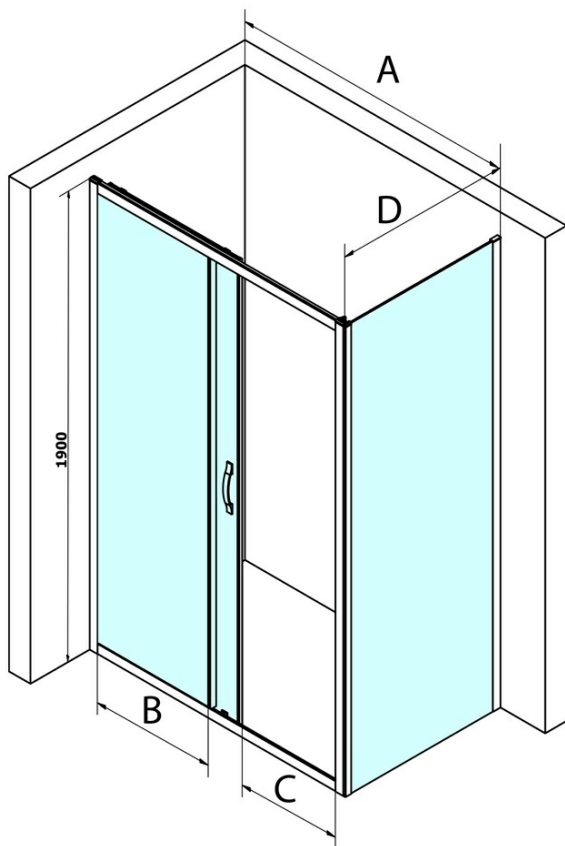

SIGMA SIMPLY Side Panel, 900mm, clear glass

Order code: GS3190

Basic information

Brand: Gelco
Series: SIGMA SIMPLY

Size

Width: 900 mm
Height: 1900 mm

Properties

Profile colour: Chrome - polished aluminum
Shape: Fixed panel for shower door
Glass colour: TRANSPARENT glass
Glass finish: Coated glass
Glass thickness: 6 mm
Weight / Piece: 31.0 kg
Packaging: 1 Piece
Warranty: 3 years

Spare parts

SIGMA SIMPLY/BORG installation set (Order code: NDGS01)
SIGMA SIMPLY installation kit for side wall (Order code: NDGS12)

Technical sheet

MODEL	A	B	C
GS1110	980-1020	430	400
GS1111	1080-1120	480	435
GS1112	1180-1220	530	485
GS1113	1280-1320	580	535
GS1114	1380-1420	630	585
GS4210	980-1020	430	400
GS4211	1080-1120	480	435
GS4212	1180-1220	530	485
GS4213	1280-1320	580	535
GS4214	1380-1420	630	585