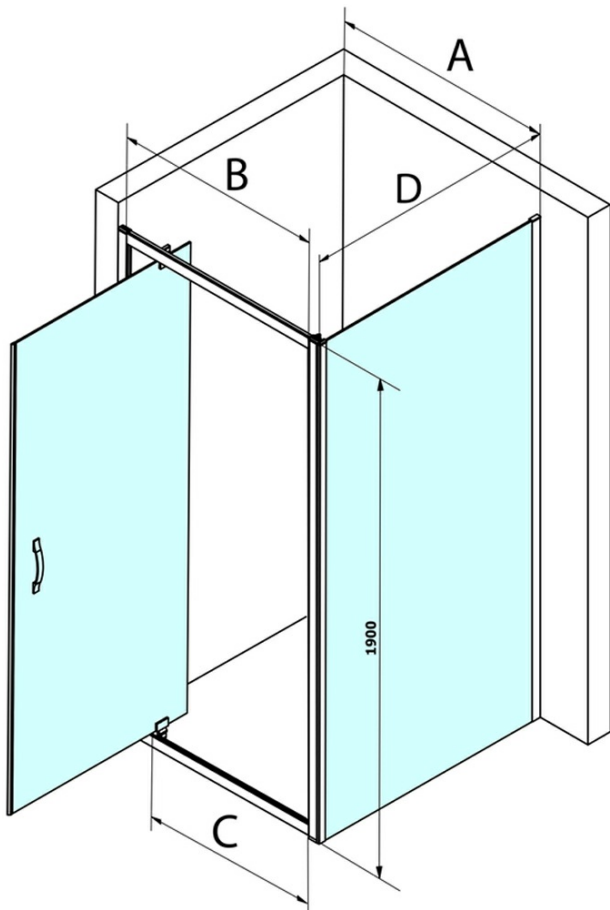

SIGMA SIMPLY Side Panel, 900mm, clear glass

Order code: GS3190

Basic information

Brand: Gelco
Series: SIGMA SIMPLY

Size

Width: 900 mm
Height: 1900 mm

Properties

Profile colour: Chrome - polished aluminum
Shape: Fixed panel for shower door
Glass colour: TRANSPARENT glass
Glass finish: Coated glass
Glass thickness: 6 mm
Weight / Piece: 31.0 kg
Packaging: 1 Piece
Warranty: 3 years

Spare parts

SIGMA SIMPLY/BORG installation set (Order code: NDGS01)
SIGMA SIMPLY installation kit for side wall (Order code: NDGS12)

Technical sheet

MODEL	A	B	C
GS1110	980-1020	430	400
GS1111	1080-1120	480	435
GS1112	1180-1220	530	485
GS1113	1280-1320	580	535
GS1114	1380-1420	630	585
GS4210	980-1020	430	400
GS4211	1080-1120	480	435
GS4212	1180-1220	530	485
GS4213	1280-1320	580	535
GS4214	1380-1420	630	585

MODEL	D
GS3170	680-700
GS3175	730-750
GS3180	780-800
GS3190	880-900
GS3110	980-1000
GS4370	680-700
GS4375	730-750
GS4380	780-800
GS4390	880-900
GS4310	980-1000

MODEL	A	B	C
GS1279	780-820	670	580
GS1296	880-920	770	680
GS3888	780-820	670	580
GS3899	880-920	770	680